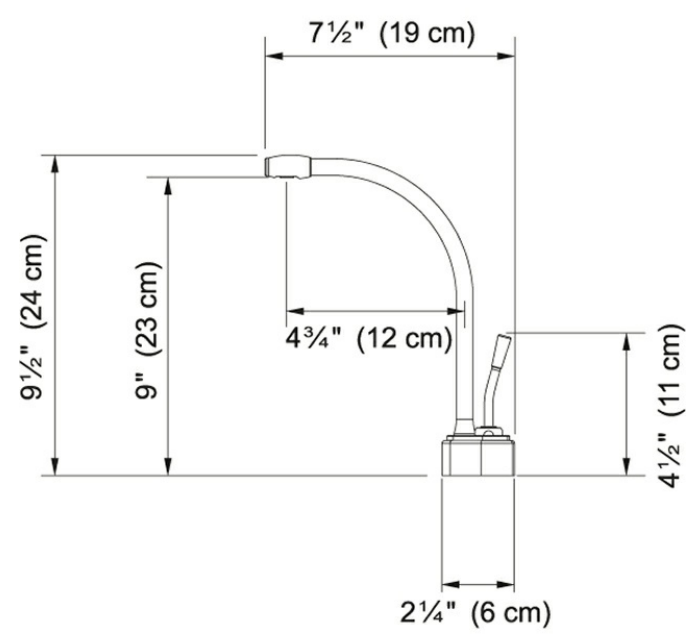

LB9200C Polished Chrome

Product Picture

Technical Drawing

Product Information

Version	Hot & Filtered Cold Water Dispenser
Where to buy	Showroom
Countertop hole diameter	1 3/8"

Article Numbers

FUN#	120.0504.408
US Part Number	LB9200C