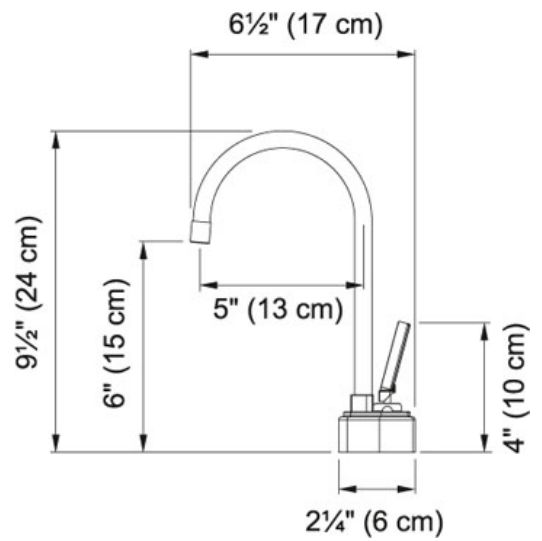

SPECIFICATION SHEET

PRODUCT FAMILY: Point of Use and Filtration FINISH: Polished Chrome SERIES: HOT AND FILTERED COLD WATER
DISPENSER MODEL: LB8200

Product Information

FUN#	120.0293.717
US Part Number	LB8200
	Hot & Filtered Cold Water Dispenser