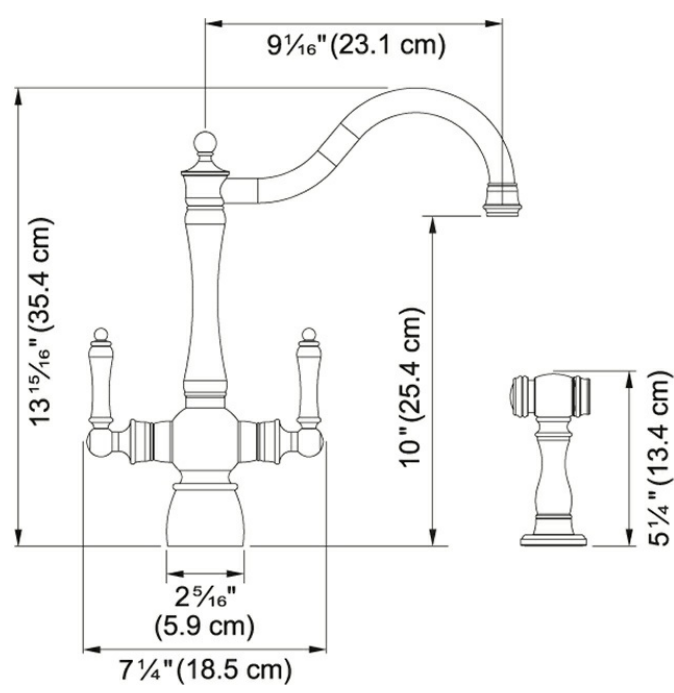

# Farm House FFS480 Satin Nickel

Product Picture

Technical Drawing

Product Information

Version	Side Spray
Spray Type	Full and Needle Spray
Faucet Operation	2 Handle Mixer
Flow Rate	1.75 gpm
Cartridge	1/2" Ceramic Cartridge
Where to buy	Showroom
Countertop hole diameter	1 3/8"

Article Numbers

FUN#	115.0498.262
------	--------------