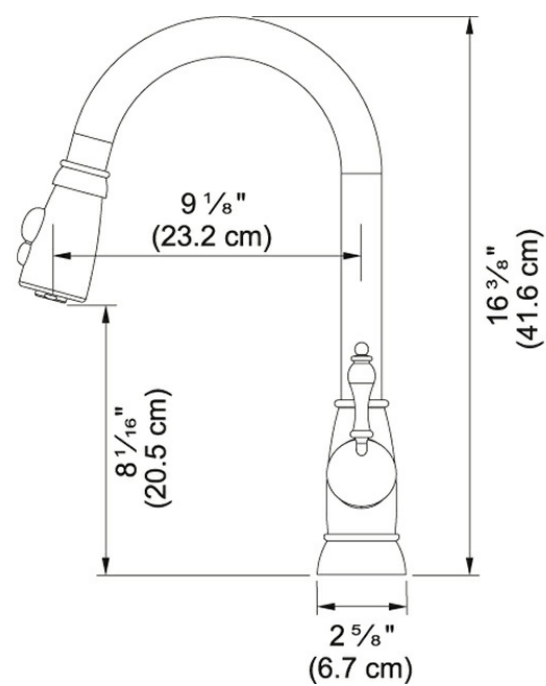

Product Picture

Product Information

Version	Pull-Down Spray
Spray Type	Full and Needle Spray
Faucet Operation	Side Lever
Flow Rate	1.75 gpm
Cartridge	25mm Ceramic Cartridge
Where to buy	Showroom
Countertop hole diameter	1 3/8"

Technical Drawing

Article Numbers

FUN#	115.0498.269
------	--------------