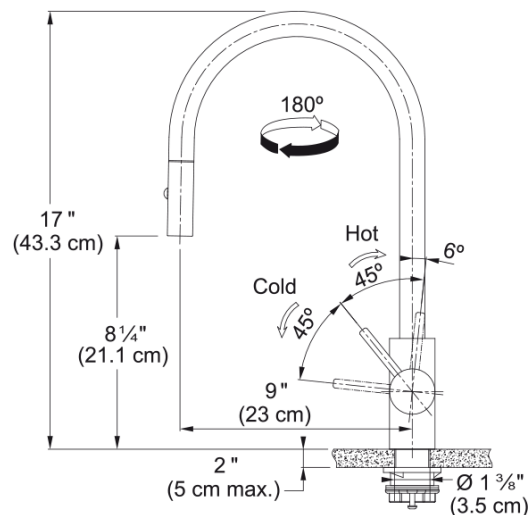

Eos Neo Pull-Down Faucet - EOS-PD-304 | 115.0685.298

Technical Data

Aspect

Spout type	J - spout
Color	Stainless steel
Type of material	Stainless steel 304
Flexible pullout hose material	Nylon black
Spray head material	Stainless steel

Product Dimensions

Faucet hole diameter	35 mm
Cartridge dimension	35 mm

Installation

Mounting type	Shank
Water supply hose connection	3/8"
Water supply hose length	450 mm

Product specifications

Pressure	High pressure
Faucet type	Spray
Faucet operation	Side lever
Faucet rotation	180°