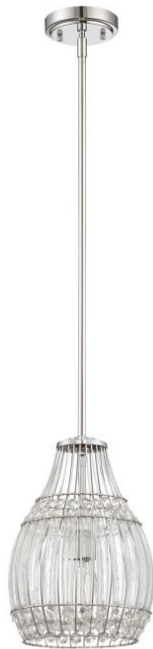

# CRAFTMADE

---

## Pendant - P595CH1

1 Light Mini Pendant with Rods

1 Light Mini Pendant with Rods in Chrome with Set Crystal

- Requires 1 Medium 100-watt bulb (not included)
- Two 12" and two 6" downrods included

### Specs

---

<b>Bulb Wattage</b>	100
<b>Mounting Location</b>	Indoor
<b>Bulb Base</b>	Medium
<b>Bulbs</b>	1
<b>Bulb Size</b>	A-Type
<b>Bulb Type</b>	Incandescent
<b>Bulb Wattage</b>	100
<b>Carton Size (CU FT)</b>	1.02
<b>Shape</b>	Bell
<b>Finish</b>	Chrome
<b>Glass Shade Finish</b>	Clear

### Dimensions

---

<b>Width (in.)</b>	9
<b>Height (in.)</b>	12.50
<b>Drop Rod Length (in.)</b>	12
<b>2nd Drop Rod Length (in.)</b>	6