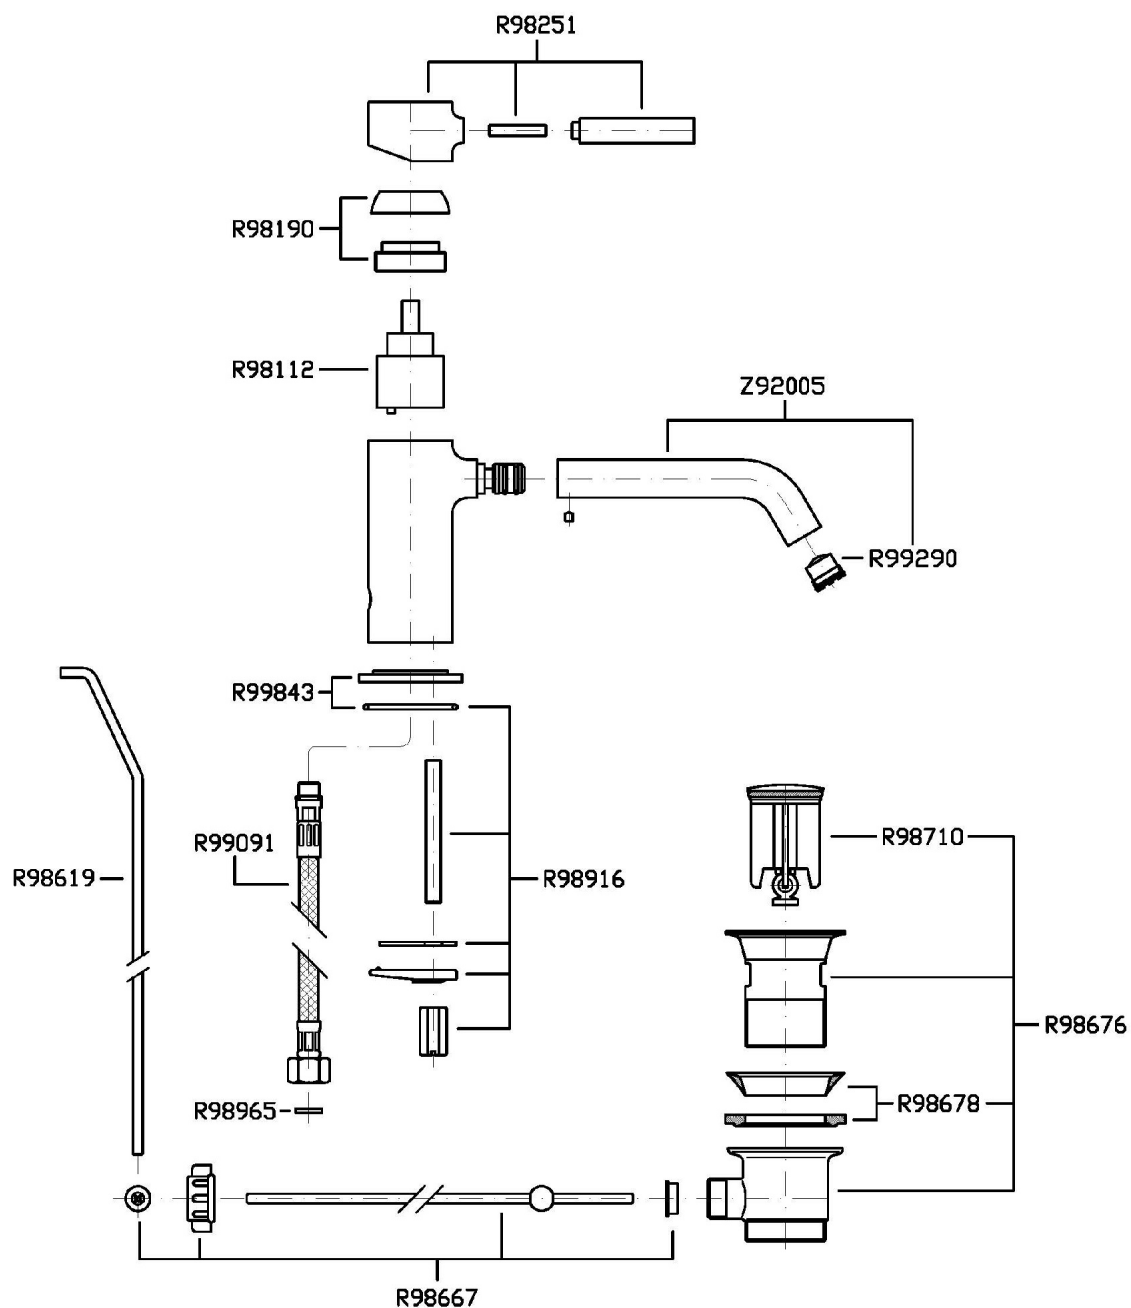

PAN

ZP6247

Esplosi / Exploded