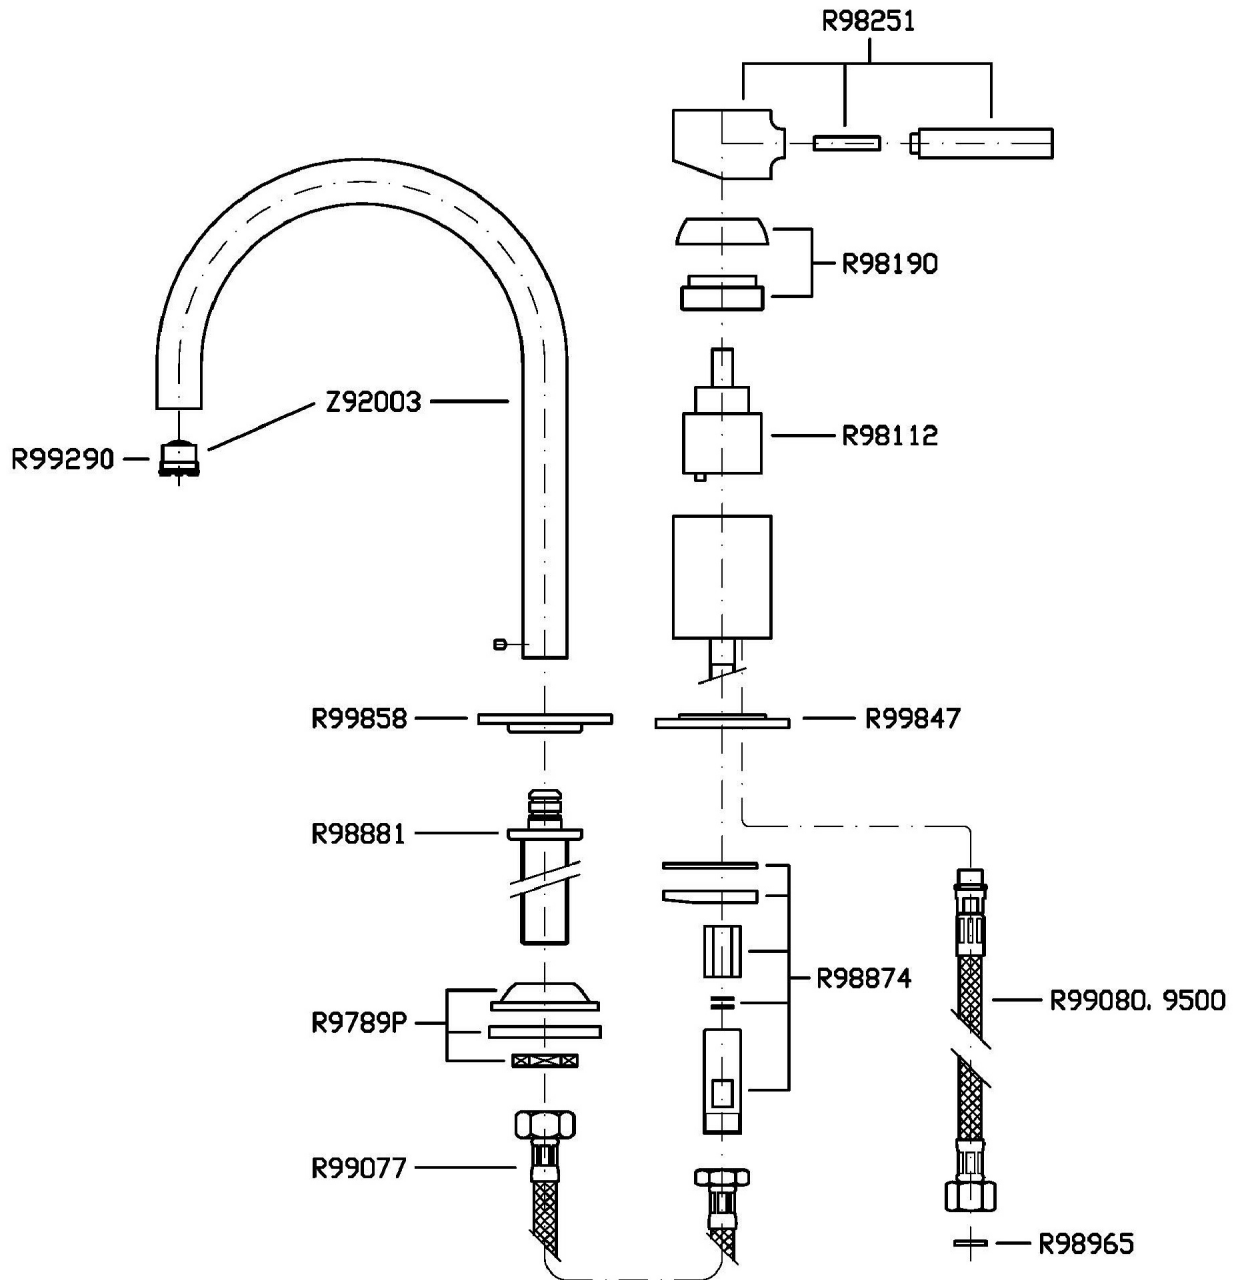

PAN

ZP6224

Esplosi / Exploded