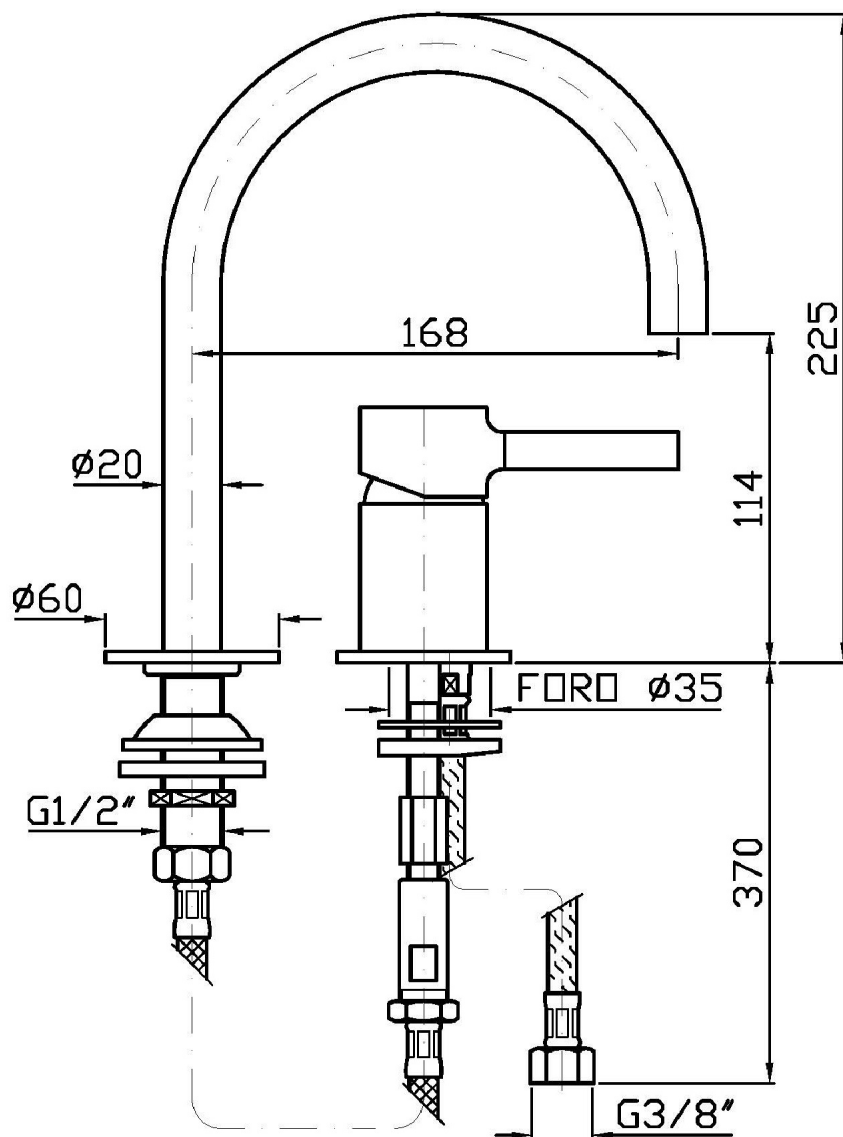

PAN

ZP6224

Disegno Complessivo / Overall Drawing