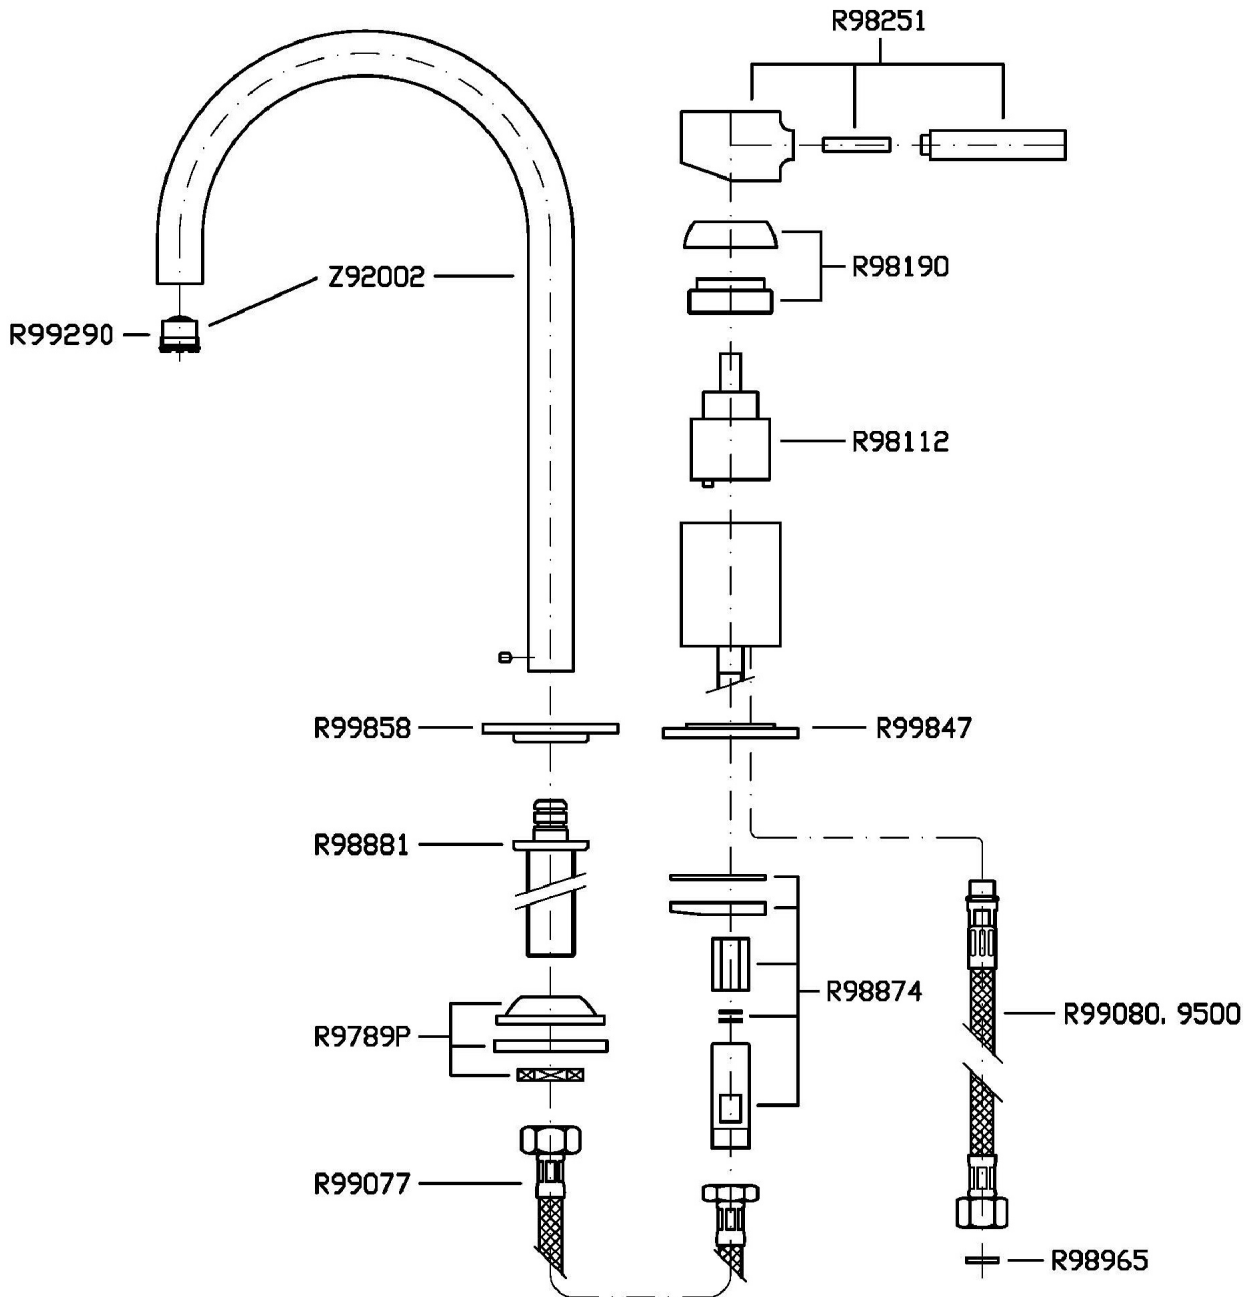

PAN

ZP6223

Esplosi / Exploded