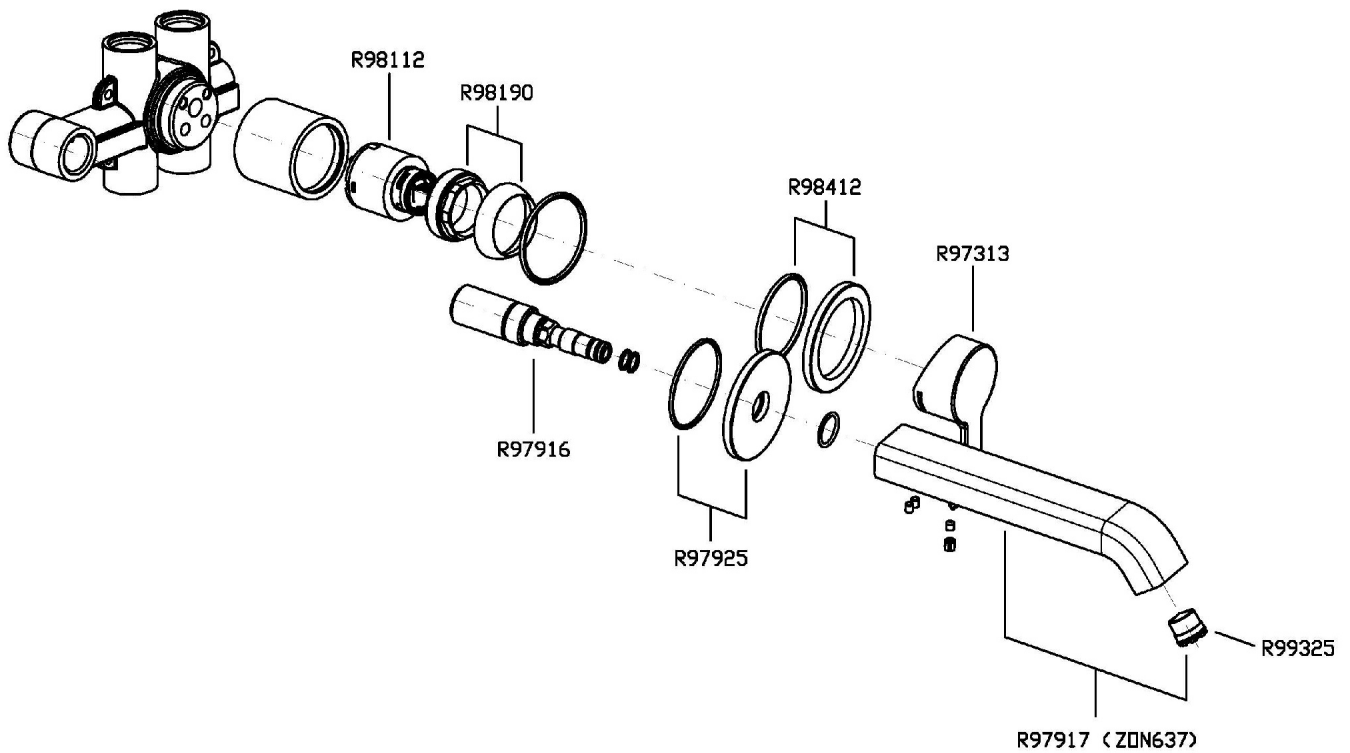

ON

ZON637

Esplosi / Exploded