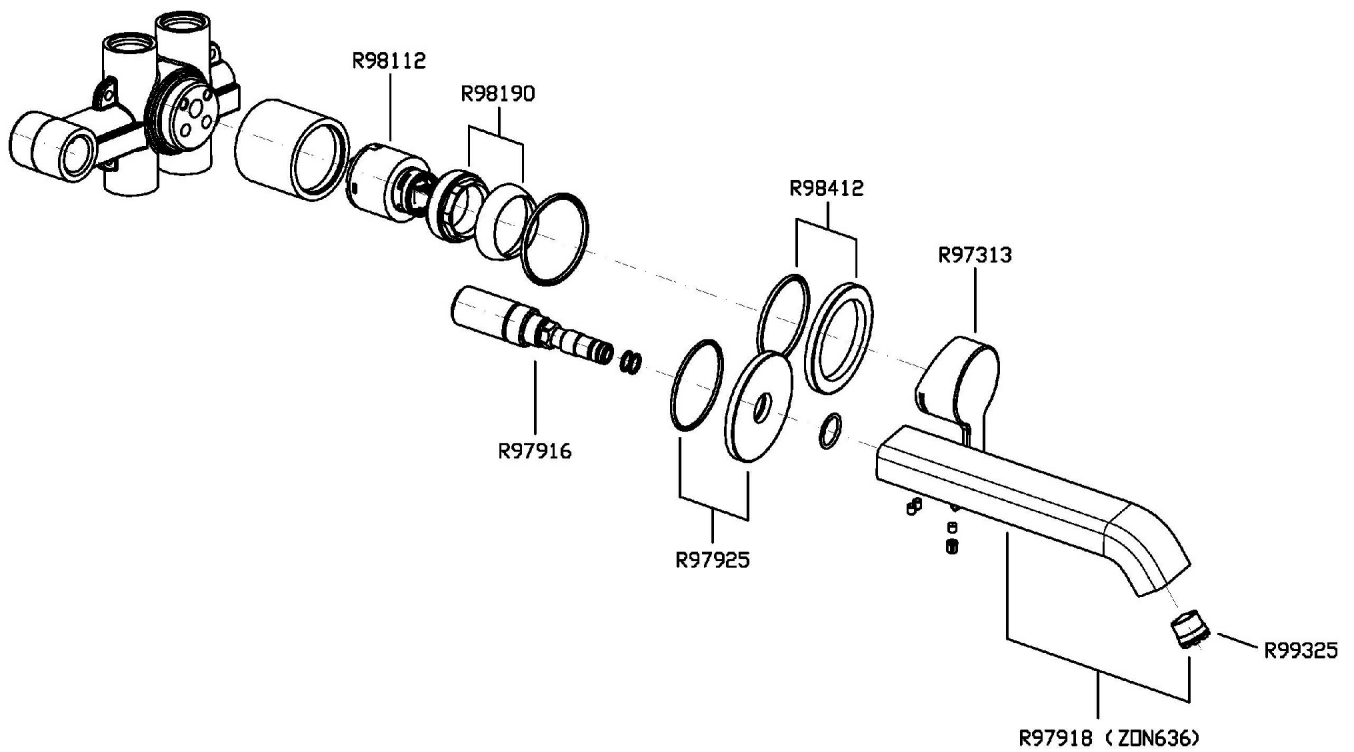

ON

ZON636

Esplosi / Exploded