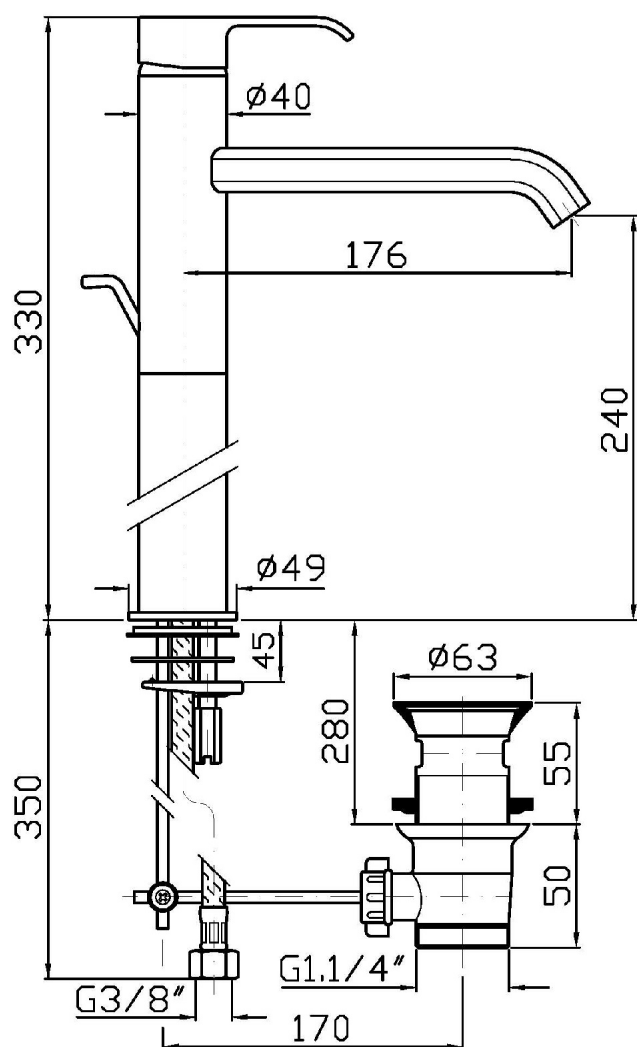

Single lever basin mixer with extended spout, aerator, 1 ¼" pop-up waste, flexible tails.

Finiture / Finishes

Cromo / Chrome

Nickel Spazzolato /
Brushed Nickel

C3

ON

ZON596

Disegno Complessivo / Overall Drawing

ON

ZON596

Esplosi / Exploded

ON

ZON596 Portate / Flowrates (lt/min)

PRESSIONE PRESSURE	1 BAR	2 BAR	3 BAR	4 BAR	5 BAR
LAVABO BASIN <i>P1</i>	5	5	5	5	5
<i>P2</i>					
<i>P3</i>					
<i>P4</i>					
<i>P5</i>					

ON

ZON596 Pesì e Misure / Weights and Sizes

Peso (Kg) Weight (lb)	3,4 (Kg)	7,49564 (lb)
Volume (dc3) - (in3)	7,5 (dc3)	0,000458 (in3)
h (mm) - (in)	90 (mm)	3,543309 (in)
L1 (mm) - (in)	250 (mm)	9,842525 (in)
L2 (mm) - (in)	333 (mm)	13,1102433 (in)