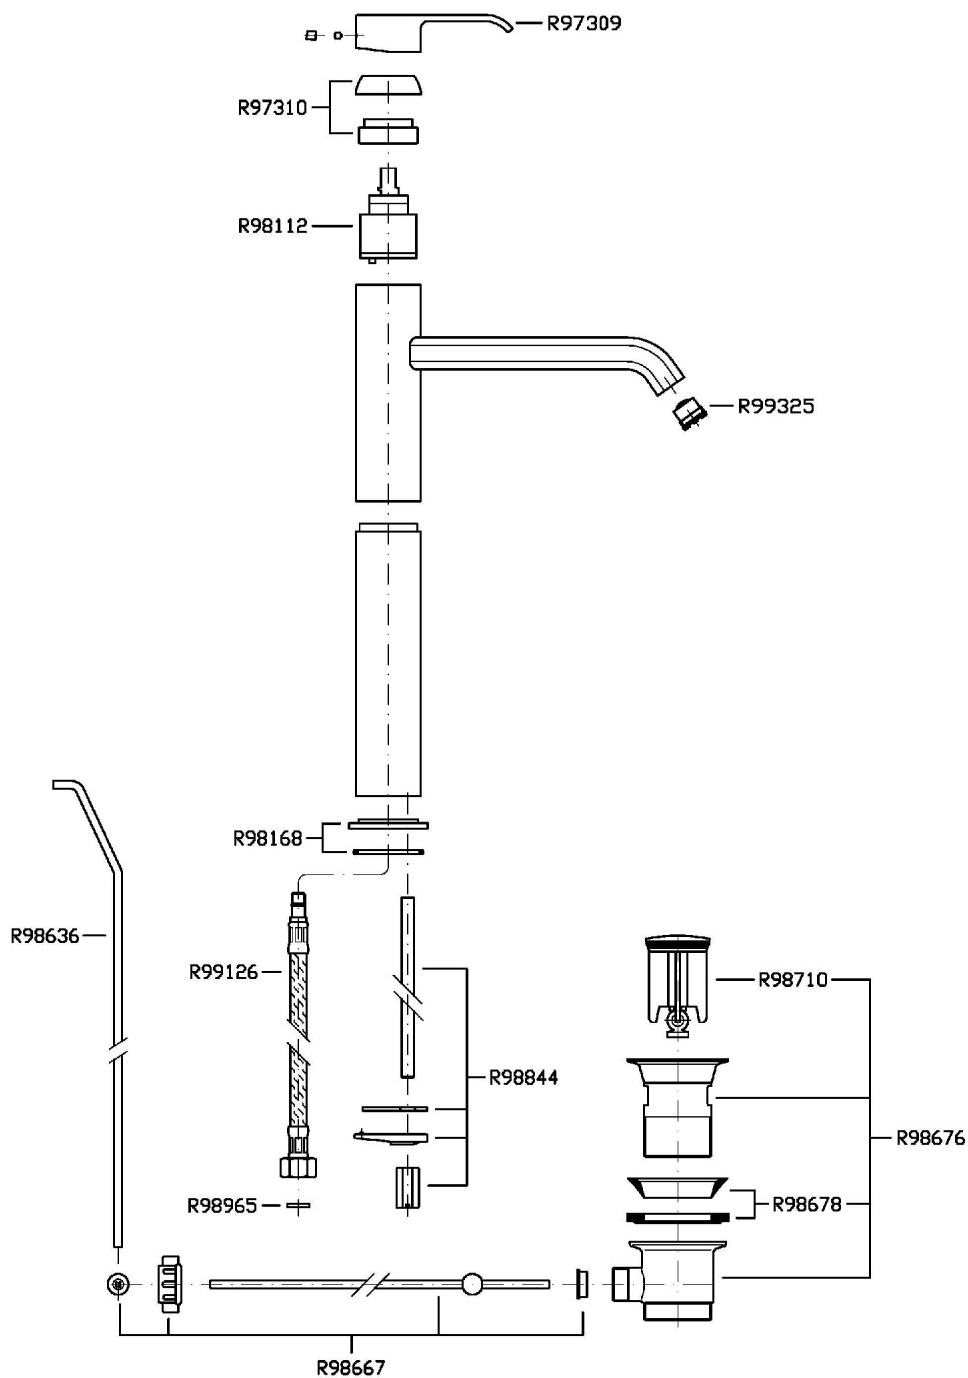

Single lever basin mixer with extended spout, aerator, 1 ¼" pop-up waste, flexible tails.

Finiture / Finishes

Cromo / Chrome

Nickel Spazzolato /
Brushed Nickel

C3

ON

ZON596

Disegno Complessivo / Overall Drawing

ON

ZON596

Esplosi / Exploded

ON

ZON596 Portate / Flowrates (lt/min)

PRESSIONE PRESSURE	1 BAR	2 BAR	3 BAR	4 BAR	5 BAR
LAVABO BASIN <i>P1</i>	5	5	5	5	5
<i>P2</i>					
<i>P3</i>					
<i>P4</i>					
<i>P5</i>					

ON

ZON596 Pesì e Misure / Weights and Sizes

Peso (Kg) Weight (lb)	3,4 (Kg)	7,49564 (lb)
Volume (dc3) - (in3)	7,5 (dc3)	0,000458 (in3)
h (mm) - (in)	90 (mm)	3,543309 (in)
L1 (mm) - (in)	250 (mm)	9,842525 (in)
L2 (mm) - (in)	333 (mm)	13,1102433 (in)