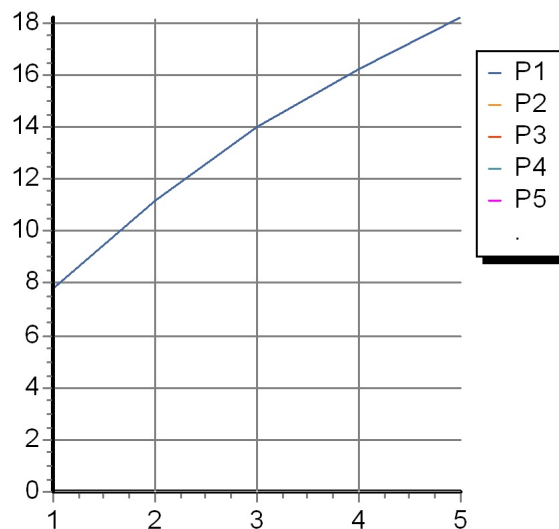

AGORÀ

ZAG406 Portate / Flowrates (lt/min)

PRESSIONE PRESSURE	1 BAR	2 BAR	3 BAR	4 BAR	5 BAR
LAVABO BASIN	7,8	11,2	14	16,2	18,2
P1					
P2					
P3					
P4					
P5