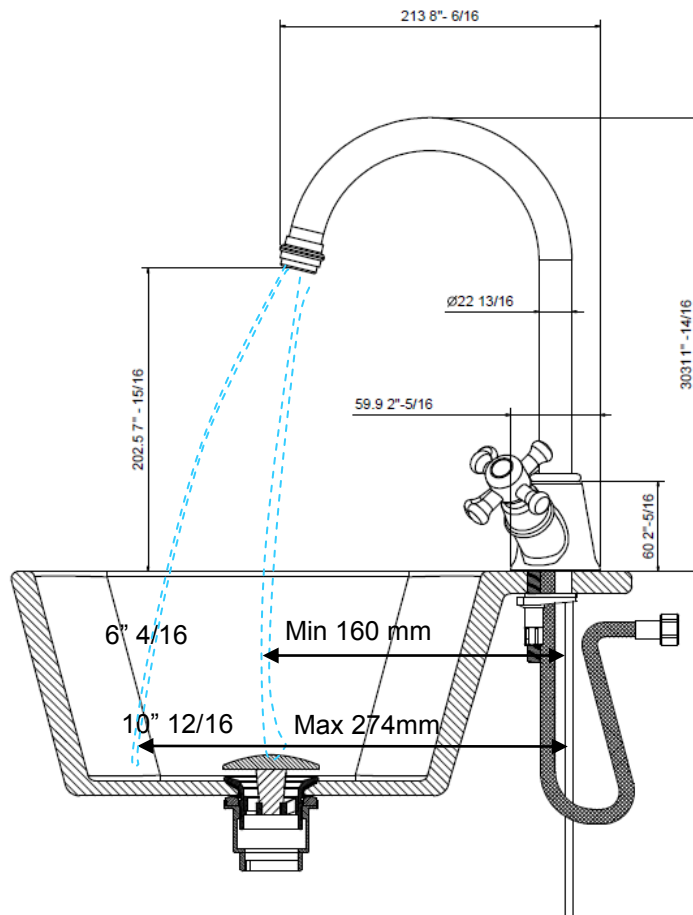

vista laterale / side view

Acqua fredda
Cold water

Acqua calda
Hot water

Filettatura
Thread

Utenze varie
Outlets

legenda / explanation

1.