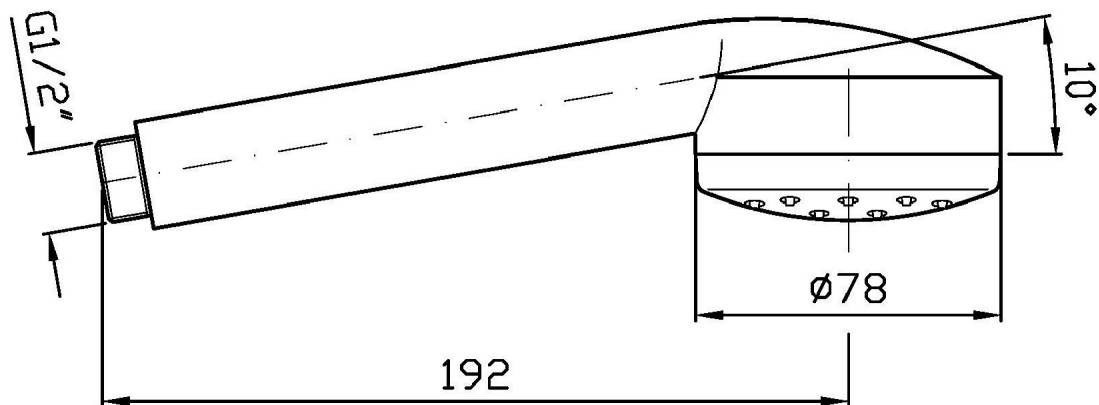

## SHOWER

Z94171

Doccetta a getto fisso. / Handshower simple jet.

Doccetta a getto fisso, con sistema anticalcare.

Handshower simple jet, with anti-limescale system.

## SHOWER

Z94171

Disegno Complessivo / Overall Drawing

## SHOWER

Z94171 Pesì e Misure / Weights and Sizes

Peso ( Kg ) Weight ( lb )	0,266 ( Kg )	0,5864236 ( lb )
Volume ( dc3 ) - ( in3 )	1,56 ( dc3 )	0,000095 ( in3 )
h ( mm ) - ( in )	74 ( mm )	2,9133874 ( in )
L1 ( mm ) - ( in )	86 ( mm )	3,3858286 ( in )
L2 ( mm ) - ( in )	245 ( mm )	9,6456745 ( in )