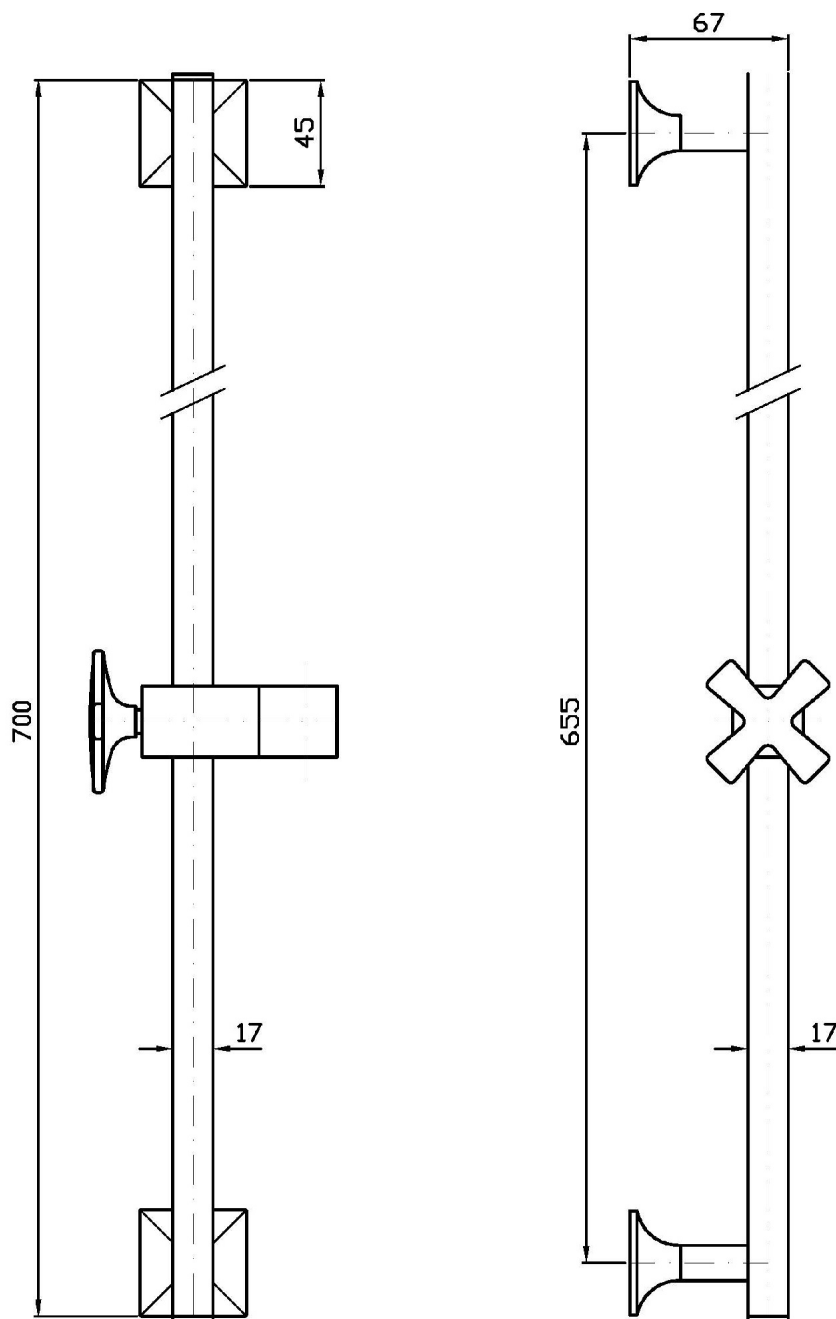

Marchio / Brand ZUCCHETTI

Classe / Class

ACCESSORI
DOCCE

SHOWER

Z93101

Asta murale singola. / Slide rail.

Asta murale singola, con barra da 700 mm.

Slide rail with adjustable bracket, length 700 mm.

Finiture / Finishes

		C8		C40		C41
Cromo / Chrome	Nickel Lucido / Polished Nickel		Gold / Gold		Brushed Gold / Brushed Gold	

SHOWER

Z93101

Disegno Complessivo / Overall Drawing

Marchio / Brand ZUCCHETTI

Classe / Class

ACCESSORI
DOCCE

SHOWER

Z93101

Pesi e Misure / Weights and Sizes

Peso (Kg) Weight (lb)	1,5 (Kg)	3,3069 (lb)
Volume (dc3) - (in3)	9,97 (dc3)	0,000608 (in3)
h (mm) - (in)	105 (mm)	4,1338605 (in)
L1 (mm) - (in)	130 (mm)	5,118113 (in)
L2 (mm) - (in)	730 (mm)	28,740173 (in)