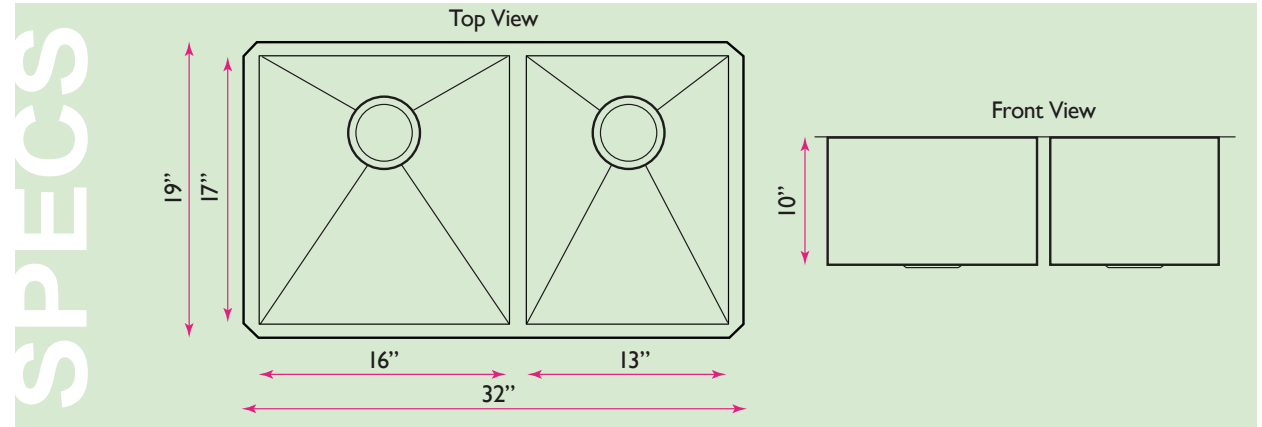

Pro Series Collection

32 Inch 60/40 Offset Double Bowl Undermount Zero Radius Stainless Steel Kitchen Sink

Nantucket

S I N K S

model:

ZR3219-OS-16

www.NantucketSinksUSA.com
info@nantucketsinksusa.com

OVERALL DIMENSIONS	LARGE BOWL	SMALL BOWL	BOTTOM GRID(S)	REVERSE MODEL
32" x 19"	16" x 17"	13" x 17"	BG3219, BG3219S	N/A