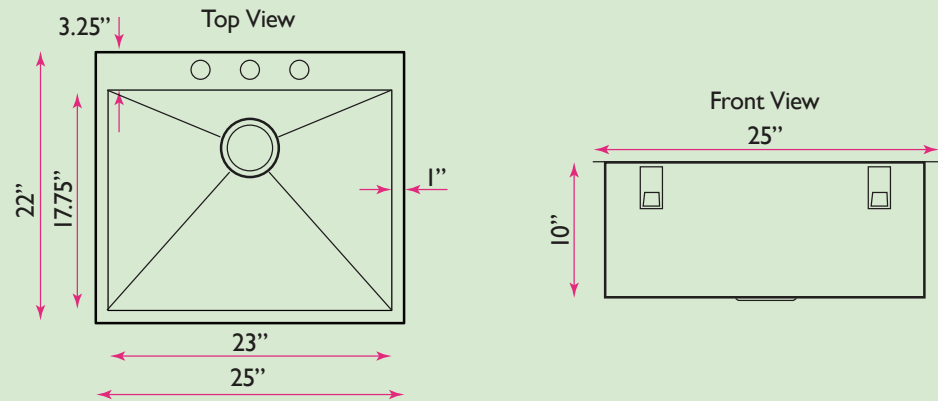

Pro Series Collection

25 Inch Small Rectangle Single Bowl Self Rimming Zero Radius
Stainless Steel Drop In Kitchen Sink (3 Hole)

Nantucket

S I N K S

model:
ZR2522-16

www.NantucketSinksUSA.com
info@nantucketsinksusa.com

SPECS

OVERALL DIMENSIONS	INTERIOR BOWL	BOWL DEPTH	BOTTOM GRID(S)	REVERSE MODEL
25" x 22"	23" x 17.75"	10"	BG-ZR2522	N/A

FEATURES:

- Premium 304, 16 gauge stainless steel kitchen sink
- Colander drain and grid included (Lux accessory pkg.)
- Brushed satin finish
- Limited lifetime manufacturer's warranty
- Insulated to reduce condensation
- Rubber padding is applied for noise reduction
- 3.5" Standard drain opening
- Professional installation recommended
- Template included