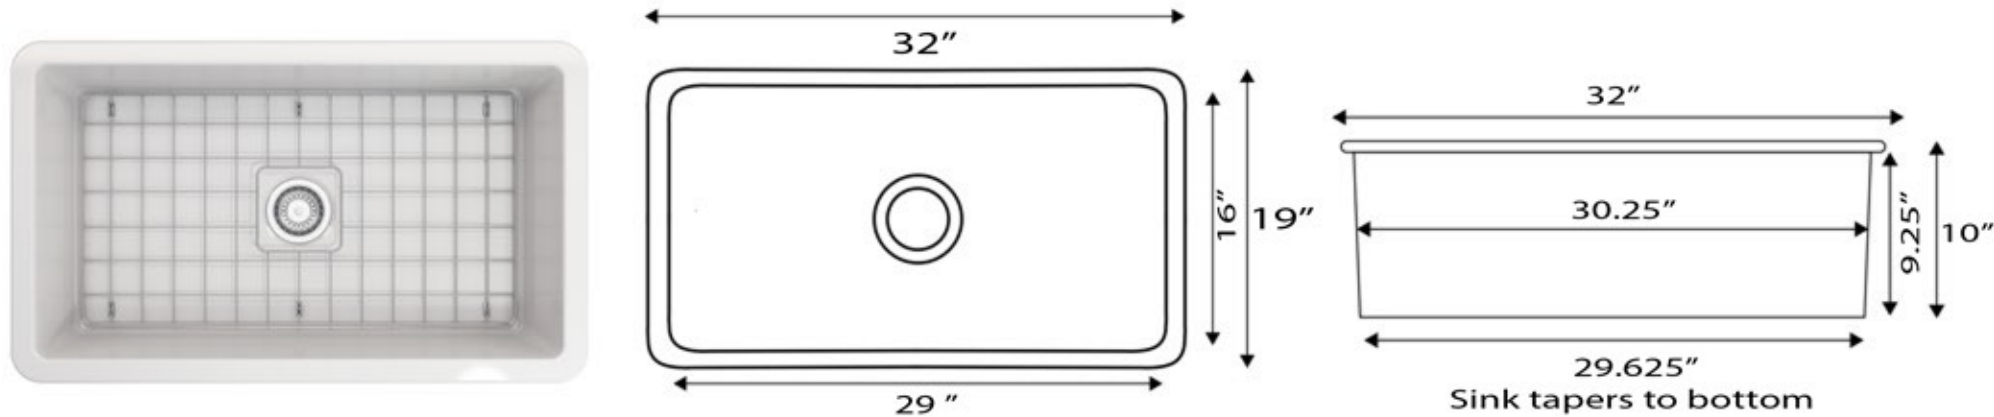

Cape Collection
Premium Fireclay Dualmount Kitchen Sink

MODEL:
Wellfleet-3218W

Overall Dimensions	Interior Bowl	Compatible Grid	Bowl Depth	Drain Dimensions
32" x 19" x 10"	29" X 16" Top of bowl	Included	9.25"	3.5" Opening

Please Be Advised

- (Nominal Dimensions*) Actual Dimensions may vary by 1/4"
- Template Not included
- Installation Type: Undermount
- Mounting hardware not included - Professional Installation Only

FEATURES

- Premium Fireclay Sink
- Bottom Grid and Drain included with sink
- Dualmount - finished top edge, may be undermounted or topmounted
- Limited Warranty

PROJECT/ NAME:

ARCHITECT/CONTRACTOR:

MODEL:

JOB NOTES: