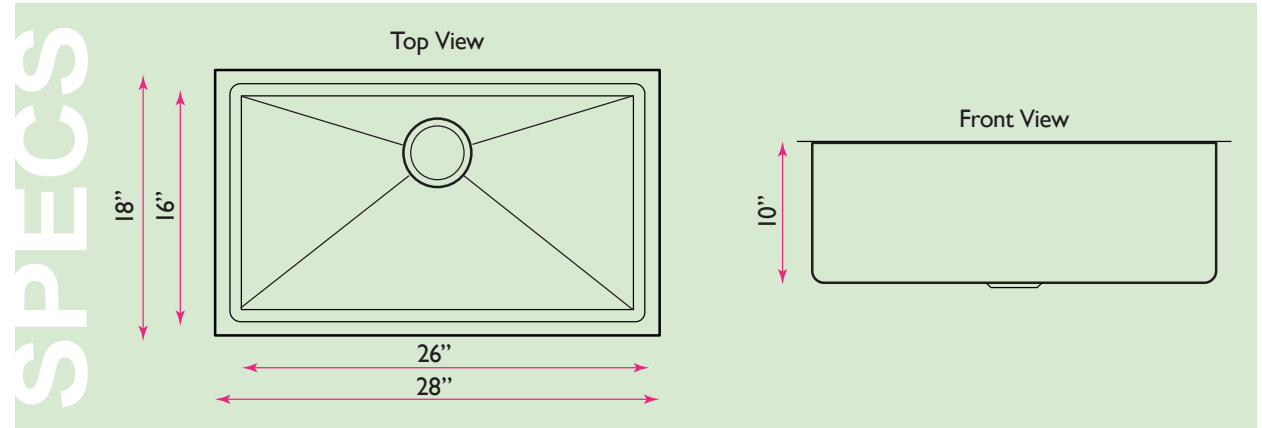

# Pro Series Collection

28 Inch Rectangle Single Bowl Undermount  
Small Radius Corners Stainless Steel Kitchen Sink

# Nantucket

S I N K S

model:

**SR2818-16**

www.NantucketSinksUSA.com  
info@nantucketsinksusa.com

OVERALL DIMENSIONS	INTERIOR BOWL	BOWL DEPTH	BOTTOM GRID(S)	REVERSE MODEL
28" x 18"	26" x 16"	10"	BG2616	N/A