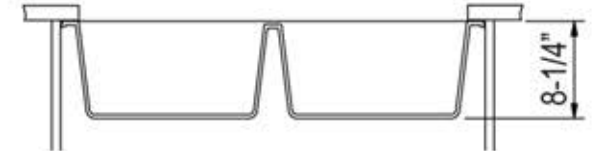

**Granite Composite**  
**Premium Granite Composite**  
**Undermount Kitchen Sink**

**MODEL:**  
**PR3418-W**

Overall Dimensions	Interior Bowl	Bowl Depth	Height	Drain Dimension
34" x 17.75"	14.9375" x 15.75" Each	7.875"	8.25"	3.5"

**PROJECT/ NAME:**

**ARCHITECT/CONTRACTOR:**

**MODEL:**

**JOB NOTES:**

**Granite Composite**  
**Premium Granite Composite**  
**Undermount Kitchen Sink**

**MODEL:**  
**PR3418-BL**

Overall Dimensions	Interior Bowl	Bowl Depth	Height	Drain Dimension
34" x 17.75"	14.9375" x 15.75" Each	7.875"	8.25"	3.5"