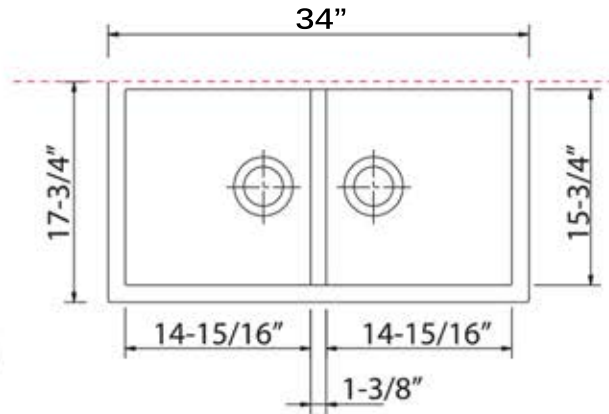

**Granite Composite**  
**Premium Granite Composite**  
**Undermount Kitchen Sink**

**MODEL:**  
**PR3418-W**

Overall Dimensions	Interior Bowl	Bowl Depth	Height	Drain Dimension
34" x 17.75"	14.9375" x 15.75" Each	7.875"	8.25"	3.5"

**PROJECT/ NAME:**

**ARCHITECT/CONTRACTOR:**

**MODEL:**

**JOB NOTES:**

**Granite Composite**  
**Premium Granite Composite**  
**Undermount Kitchen Sink**

**MODEL:**  
**PR3418-BL**

Overall Dimensions	Interior Bowl	Bowl Depth	Height	Drain Dimension
34" x 17.75"	14.9375" x 15.75" Each	7.875"	8.25"	3.5"