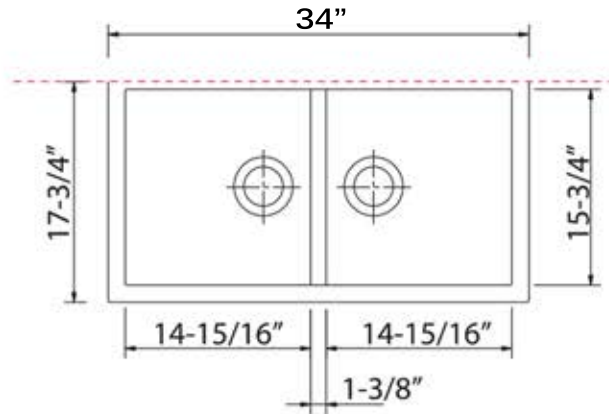

**Granite Composite**  
**Premium Granite Composite**  
**Undermount Kitchen Sink**

**MODEL:**  
**PR3418-W**

Overall Dimensions	Interior Bowl	Bowl Depth	Height	Drain Dimension
34" x 17.75"	14.9375" x 15.75" Each	7.875"	8.25"	3.5"

**PROJECT/ NAME:**

**ARCHITECT/CONTRACTOR:**

**MODEL:**

**JOB NOTES:**

**Granite Composite**  
**Premium Granite Composite**  
**Undermount Kitchen Sink**

**MODEL:**  
**PR3418-BL**

Overall Dimensions	Interior Bowl	Bowl Depth	Height	Drain Dimension
34" x 17.75"	14.9375" x 15.75" Each	7.875"	8.25"	3.5"