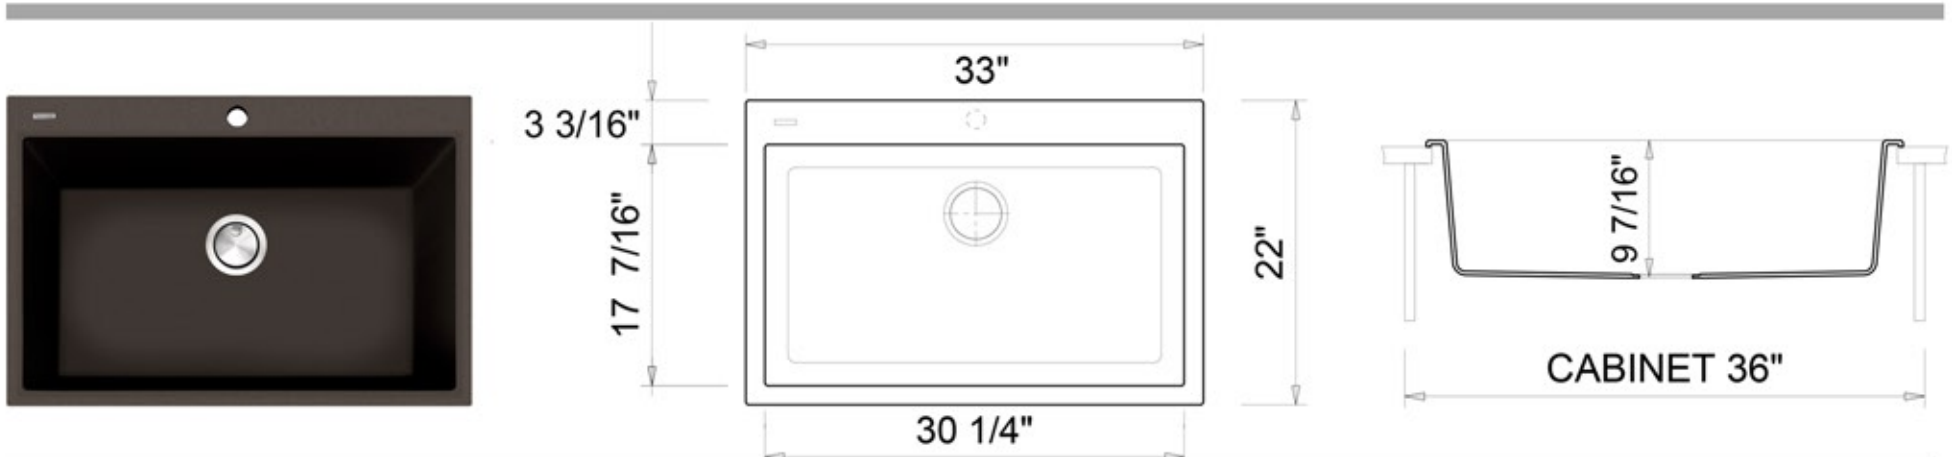

**Granite Composite**  
 Premium Granite Composite  
 Dual-mount Kitchen Sink

MODEL:  
**PR3322-DM-BR**

Overall Dimensions	Interior Bowl	Bowl Depth	Height	Drain Dimension
33" x 22"	30.25" x 17.4375"	9.4375"	11"	3.5"

PROJECT/ NAME:

ARCHITECT/CONTRACTOR:

MODEL:

JOB NOTES:

**Granite Composite**  
 Premium Granite Composite  
 Dual-mount Kitchen Sink

MODEL:  
**PR3322-DM-BL**

Overall Dimensions	Interior Bowl	Bowl Depth	Height	Drain Dimension
33" x 22"	30.25" x 17.4375"	9.4375"	11"	3.5"

PROJECT/ NAME:

ARCHITECT/CONTRACTOR:

MODEL:

JOB NOTES:

**Granite Composite**  
 Premium Granite Composite  
 Dual-mount Kitchen Sink

MODEL:  
**PR3322-DM-W**

Overall Dimensions	Interior Bowl	Bowl Depth	Height	Drain Dimension
33" x 22"	30.25" x 17.4375"	9.4375"	11"	3.5"