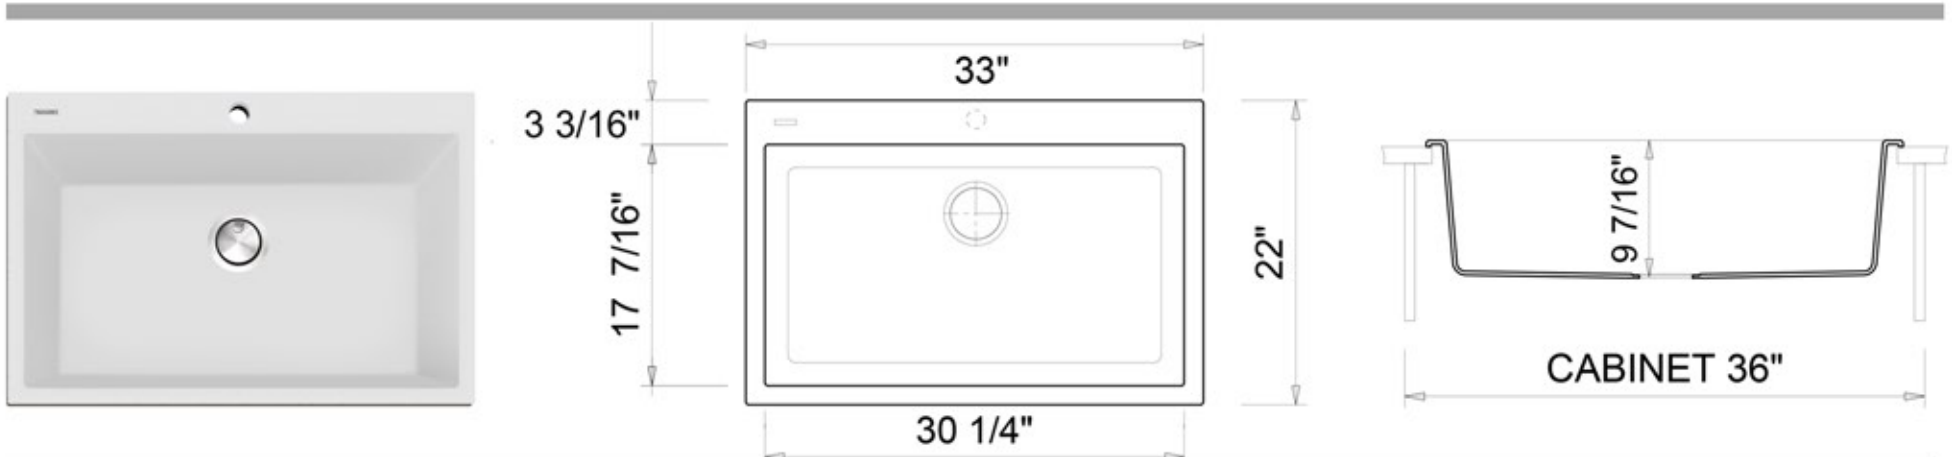

**Granite Composite**  
 Premium Granite Composite  
 Dual-mount Kitchen Sink

MODEL:  
**PR3322-DM-BR**

Overall Dimensions	Interior Bowl	Bowl Depth	Height	Drain Dimension
33" x 22"	30.25" x 17.4375"	9.4375"	11"	3.5"

PROJECT/ NAME:

ARCHITECT/CONTRACTOR:

MODEL:

JOB NOTES:

**Granite Composite**  
 Premium Granite Composite  
 Dual-mount Kitchen Sink

MODEL:  
**PR3322-DM-BL**

Overall Dimensions	Interior Bowl	Bowl Depth	Height	Drain Dimension
33" x 22"	30.25" x 17.4375"	9.4375"	11"	3.5"

PROJECT/ NAME:

ARCHITECT/CONTRACTOR:

MODEL:

JOB NOTES:

**Granite Composite**  
 Premium Granite Composite  
 Dual-mount Kitchen Sink

MODEL:  
**PR3322-DM-W**

Overall Dimensions	Interior Bowl	Bowl Depth	Height	Drain Dimension
33" x 22"	30.25" x 17.4375"	9.4375"	11"	3.5"