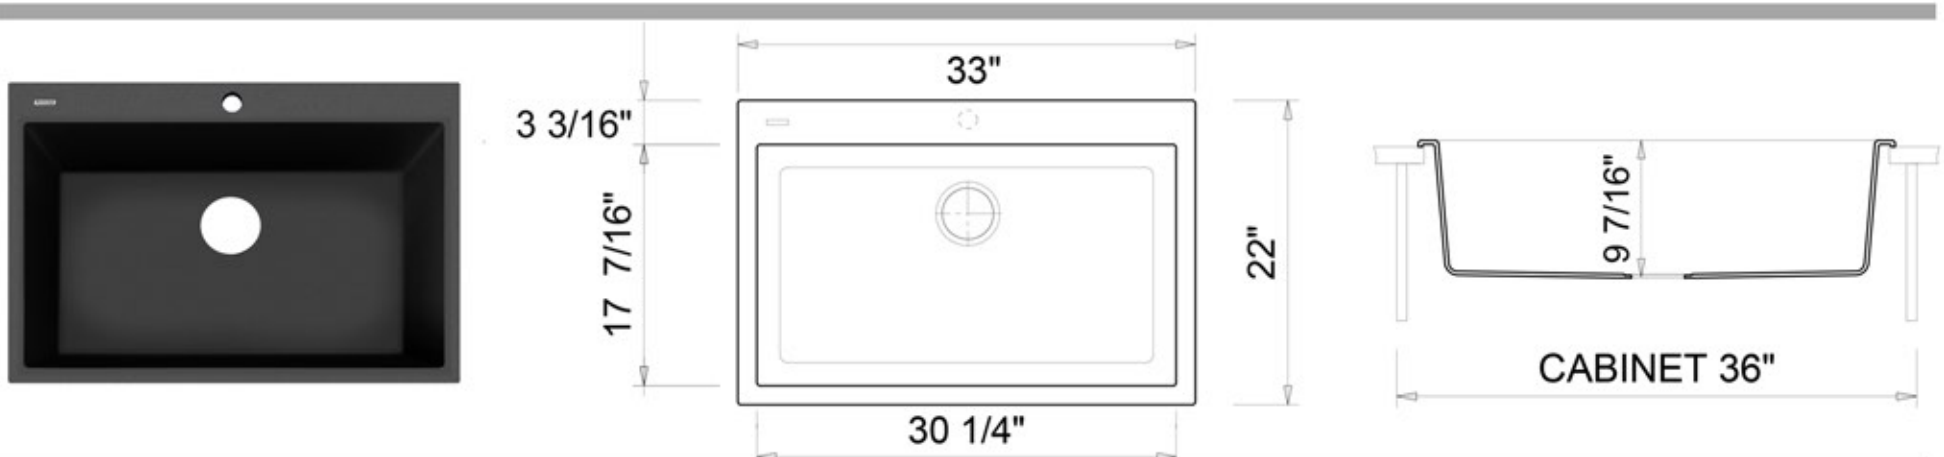

**Granite Composite**  
 Premium Granite Composite  
 Dual-mount Kitchen Sink

MODEL:  
**PR3322-DM-BR**

Overall Dimensions	Interior Bowl	Bowl Depth	Height	Drain Dimension
33" x 22"	30.25" x 17.4375"	9.4375"	11"	3.5"

PROJECT/ NAME:

ARCHITECT/CONTRACTOR:

MODEL:

JOB NOTES:

**Granite Composite**  
 Premium Granite Composite  
 Dual-mount Kitchen Sink

MODEL:  
**PR3322-DM-BL**

Overall Dimensions	Interior Bowl	Bowl Depth	Height	Drain Dimension
33" x 22"	30.25" x 17.4375"	9.4375"	11"	3.5"

PROJECT/ NAME:

ARCHITECT/CONTRACTOR:

MODEL:

JOB NOTES:

**Granite Composite**  
 Premium Granite Composite  
 Dual-mount Kitchen Sink

MODEL:  
**PR3322-DM-W**

Overall Dimensions	Interior Bowl	Bowl Depth	Height	Drain Dimension
33" x 22"	30.25" x 17.4375"	9.4375"	11"	3.5"