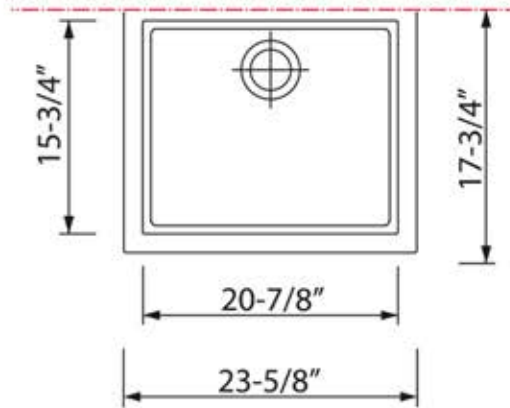

**Granite Composite**  
**Premium Granite Composite**  
**Undermount Kitchen Sink**

**MODEL:**  
**PR2418-BR**

Overall Dimensions	Interior Bowl	Bowl Depth	Height	Drain Dimension
23.625" x 17.75"	20.875" x 15.75"	7.875"	8.25"	3.5"

**PROJECT/ NAME:**

**ARCHITECT/CONTRACTOR:**

**MODEL:**

**JOB NOTES:**

**Granite Composite**  
**Premium Granite Composite**  
**Undermount Kitchen Sink**

**MODEL:**  
**PR2418-BL**

Overall Dimensions	Interior Bowl	Bowl Depth	Height	Drain Dimension
23.625" x 17.75"	20.875" x 15.75"	7.875"	8.25"	3.5"

**PROJECT/ NAME:**

**ARCHITECT/CONTRACTOR:**

**MODEL:**

**JOB NOTES:**

**Granite Composite**  
**Premium Granite Composite**  
**Undermount Kitchen Sink**

**MODEL:**  
**PR2418-S**

Overall Dimensions	Interior Bowl	Bowl Depth	Height	Drain Dimension
23.625" x 17.75"	20.875" x 15.75"	7.875"	8.25"	3.5"