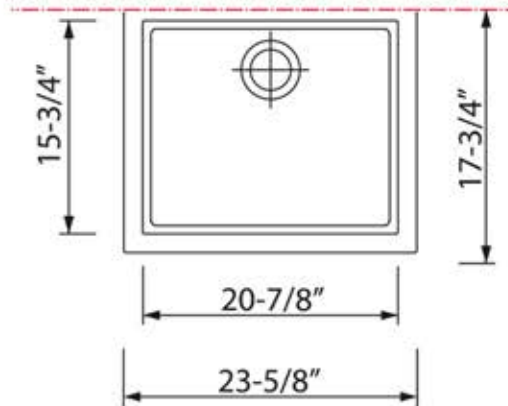

**Granite Composite**  
**Premium Granite Composite**  
**Undermount Kitchen Sink**

**MODEL:**  
**PR2418-BR**

Overall Dimensions	Interior Bowl	Bowl Depth	Height	Drain Dimension
23.625" x 17.75"	20.875" x 15.75"	7.875"	8.25"	3.5"

**PROJECT/ NAME:**

**ARCHITECT/CONTRACTOR:**

**MODEL:**

**JOB NOTES:**

**Granite Composite**  
**Premium Granite Composite**  
**Undermount Kitchen Sink**

**MODEL:**  
**PR2418-BL**

Overall Dimensions	Interior Bowl	Bowl Depth	Height	Drain Dimension
23.625" x 17.75"	20.875" x 15.75"	7.875"	8.25"	3.5"

**PROJECT/ NAME:**

**ARCHITECT/CONTRACTOR:**

**MODEL:**

**JOB NOTES:**

**Granite Composite**  
**Premium Granite Composite**  
**Undermount Kitchen Sink**

**MODEL:**  
**PR2418-S**

Overall Dimensions	Interior Bowl	Bowl Depth	Height	Drain Dimension
23.625" x 17.75"	20.875" x 15.75"	7.875"	8.25"	3.5"