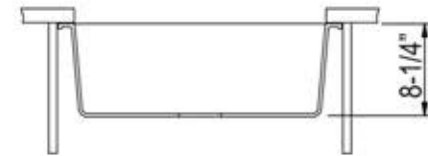

**Granite Composite**  
**Premium Granite Composite**  
**Undermount Kitchen Sink**

**MODEL:**  
**PR2418-BR**

Overall Dimensions	Interior Bowl	Bowl Depth	Height	Drain Dimension
23.625" x 17.75"	20.875" x 15.75"	7.875"	8.25"	3.5"

**PROJECT/ NAME:**

**ARCHITECT/CONTRACTOR:**

**MODEL:**

**JOB NOTES:**

**Granite Composite**  
**Premium Granite Composite**  
**Undermount Kitchen Sink**

**MODEL:**  
**PR2418-BL**

Overall Dimensions	Interior Bowl	Bowl Depth	Height	Drain Dimension
23.625" x 17.75"	20.875" x 15.75"	7.875"	8.25"	3.5"

**PROJECT/ NAME:**

**ARCHITECT/CONTRACTOR:**

**MODEL:**

**JOB NOTES:**

**Granite Composite**  
**Premium Granite Composite**  
**Undermount Kitchen Sink**

**MODEL:**  
**PR2418-S**

Overall Dimensions	Interior Bowl	Bowl Depth	Height	Drain Dimension
23.625" x 17.75"	20.875" x 15.75"	7.875"	8.25"	3.5"