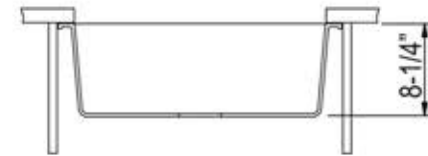

**PROJECT/ NAME:**

**ARCHITECT/CONTRACTOR:**

**MODEL:**

**JOB NOTES:**

**Granite Composite**  
**Premium Granite Composite**  
**Undermount Kitchen Sink**

**MODEL:**  
**PR2418-BL**

Overall Dimensions	Interior Bowl	Bowl Depth	Height	Drain Dimension
23.625" x 17.75"	20.875" x 15.75"	7.875"	8.25"	3.5"

**PROJECT/ NAME:**

**ARCHITECT/CONTRACTOR:**

**MODEL:**

**JOB NOTES:**

**Granite Composite**  
**Premium Granite Composite**  
**Undermount Kitchen Sink**

**MODEL:**  
**PR2418-S**

Overall Dimensions	Interior Bowl	Bowl Depth	Height	Drain Dimension
23.625" x 17.75"	20.875" x 15.75"	7.875"	8.25"	3.5"