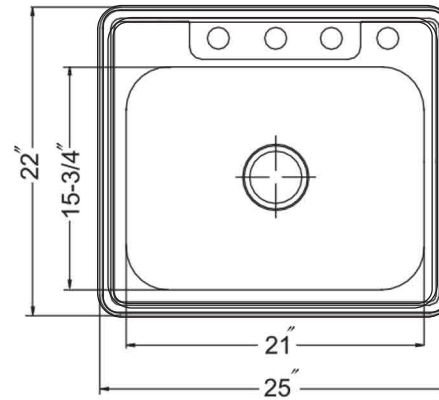

Madaket Collection

Premium Self Rimming Stainless Steel Kitchen Sink

MODEL:
NS2522-8

TOP VIEW

Overall Dimensions	Large Bowl	Bowl Depth	Bottom Grid/s	Reverse Model
25" x 22"	21" x 15.75"	8"	BG09i	NA

FEATURES

- Premium 304, 18 gauge Stainless Steel Kitchen Sink
- 8" Bowl Depth
- Brushed Satin Finish
- Four Accessory Holes to Accomodate an 8" Spread Faucet
- Limited Lifetime Manufacturers Warranty
- Insulated to Reduce Condensation
- Rubber Padding is Applied for Noise Reduction