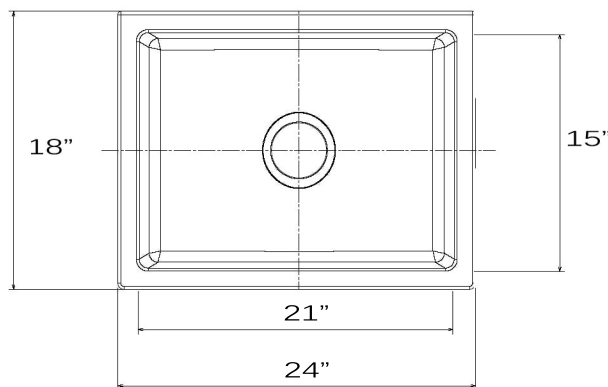

## Premium Fireclay Farmhouse Apron Sink

MODEL:  
**Hyannis-24**

Overall Dimensions	Large Bowl	Apron Height	Bowl Depth	Drain Dimensions
24"x 18"	21"x 15"	9.75"	9"	3.5" Opening

### Please Be Advised

- (Nominal Dimensions\*) Actual Dimensions may vary by 1/4"
- Template Not included
- Custom Cabinet Required
- **Very Heavy 2 Person lift Recommended**