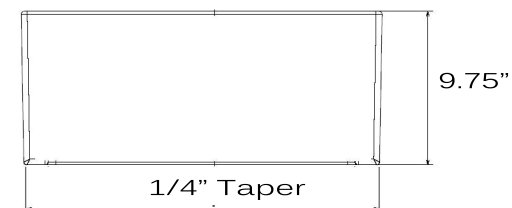

## Premium Fireclay Farmhouse Apron Sink

MODEL:  
**Hyannis-24**

Overall Dimensions	Large Bowl	Apron Height	Bowl Depth	Drain Dimensions
24"x 18"	21"x 15"	9.75"	9"	3.5" Opening

### Please Be Advised

- (Nominal Dimensions\*) Actual Dimensions may vary by 1/4"
- Template Not included
- Custom Cabinet Required
- **Very Heavy 2 Person lift Recommended**