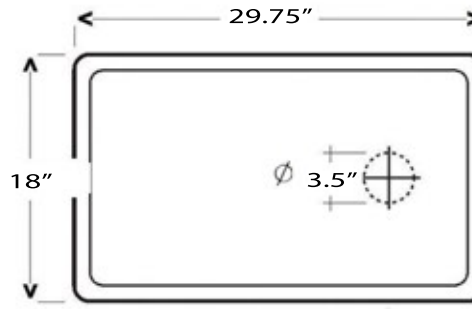

MODEL:
FCFS30B

TOP VIEW