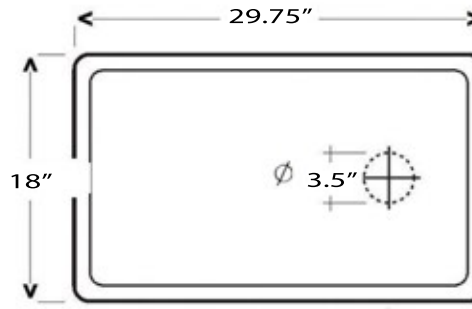

Fireclay Collection

Premium Fireclay Farmhouse Apron Sink

MODEL:
FCFS30

TOP VIEW

FRONT VIEW

Overall Dimensions	Large Bowl	Apron Height	Bowl Depth	Drain Dimensions
29.75" x 18"	27.25" x 15.75"	10"	8.625"	3.5" Opening

Please Be Advised

- (Nominal Dimensions*) Actual Dimensions may vary by 1/4"
- Template Not included
- Custom Cabinet Required
- Very Heavy 2 Person lift Recommended

FEATURES

- Premium Fireclay Sink
- cUPC Certified
- Made in UAE
- Sink can be reversed for your drain position preference
- Limited Warranty

FRONT VIEW

Overall Dimensions	Large Bowl	Apron Height	Bowl Depth	Drain Dimensions
29.75" x 18"	27.25" x 15.75"	10"	8.625"	3.5" Opening

Please Be Advised

- (Nominal Dimensions*) Actual Dimensions may vary by 1/4"
- Template Not included
- Custom Cabinet Required
- Very Heavy 2 Person lift Recommended