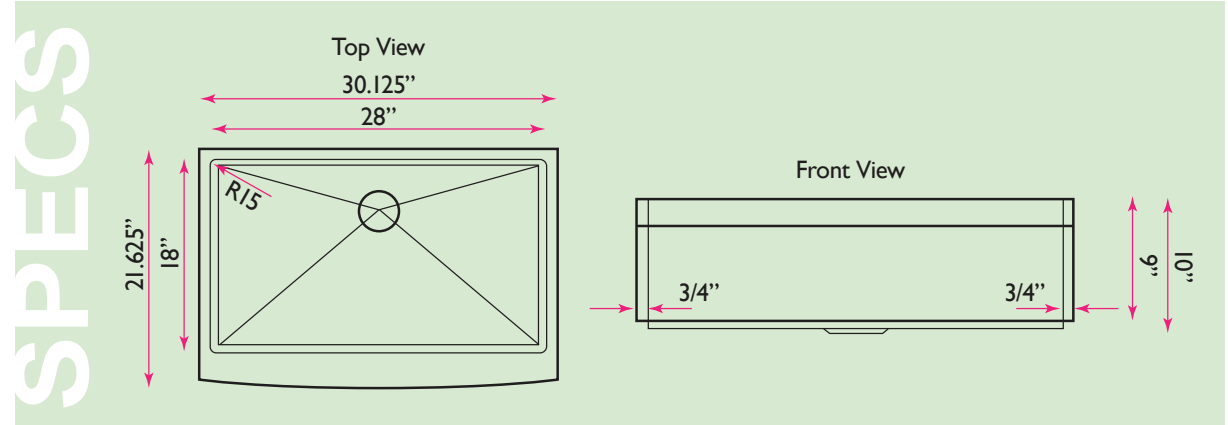

Pro-Series Collection

30 Inch Single Bowl Farmhouse Undermount
Apron Front Stainless Steel Kitchen Sink

model:

APRON302010-SR-16

Nantucket
SINKS

www.NantucketSinksUSA.com
info@nantucketsinksusa.com

OVERALL DIMENSIONS	INTERIOR BOWL	APRON HEIGHT	BOWL DEPTH	DRAIN DIMENSIONS
30.125" x 21.625" Corner 30.125" x 22.25" Center	28" x 18"	9"	10"	3.5" Opening