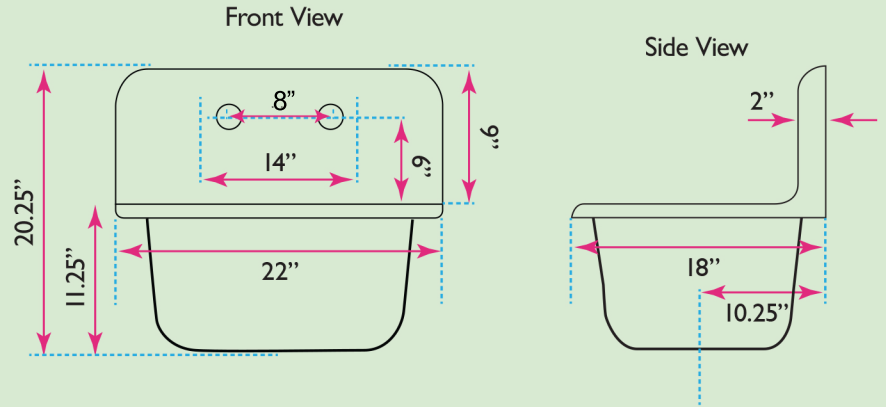

Anchor Collection

22 Inch Single Bowl Wallmount Cast Iron Utility/Kitchen Sink

Nantucket

S I N K S

model:

CI-2218WNRG

www.NantucketSinksUSA.com

info@nantucketsinksusa.com

SPECS

OVERALL DIMENSIONS	INTERIOR BOWL	EXT. BOWL DEPTH	INTERIOR BOWL DEPTH	DRAIN SIZE
22" x 18" x 20.25"	18.5" x 14.125"	11.25"	10.5"	3"

FEATURES:

- Strong and Durable Enameled Cast Iron
- Scratch/Chip/Burn Resistant
- Mounting bracket included
- 3" Drain - not included
- Requires wall mount faucet - 8" spread - not included
- Limited Lifetime Manufacturer's Warranty
- Professional Installation Recommended