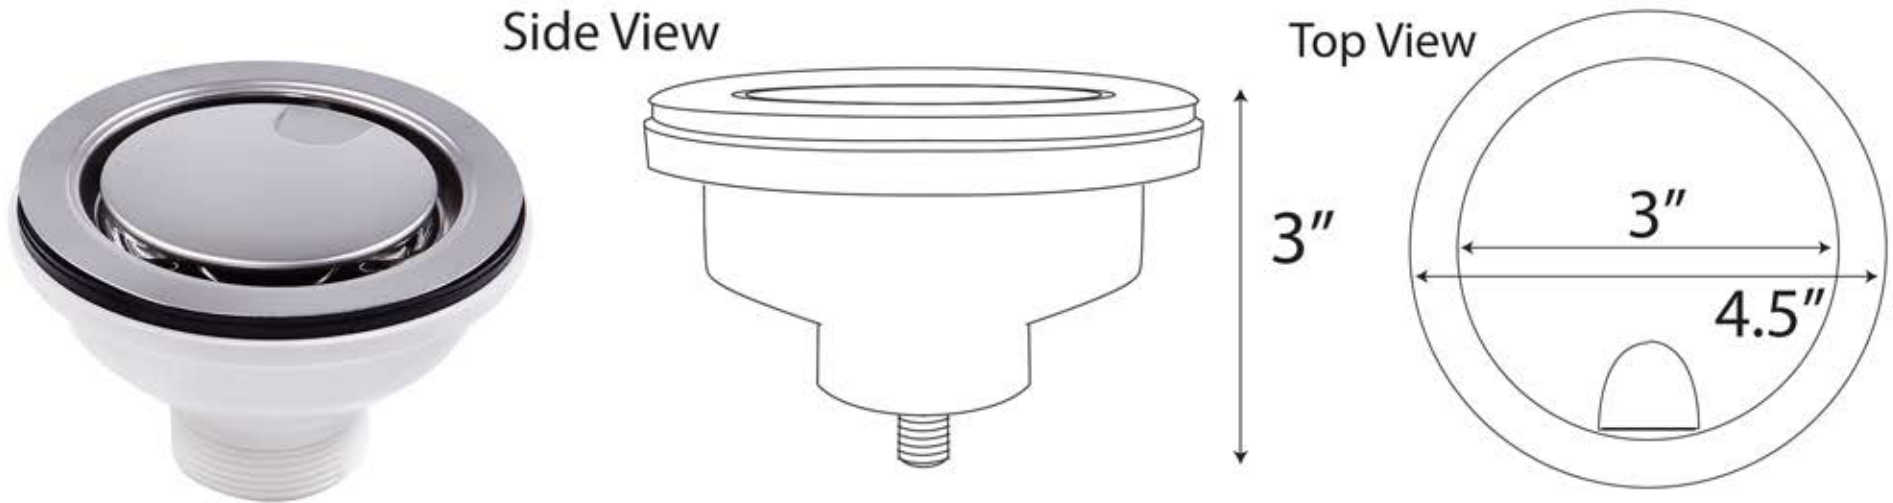

Accessories Collection

Flip Drain with strainer and 'crumb cup' lid

MODEL:
NS35LCC

FEATURES

- Premium 304 stainless steel
- Fits standard 3.5" kitchen drains
- Brushed Satin Finish
- Flip lid is on hinge, to strainer basket
- Fits standard and thick sinks such as Fireclay and Granite Composites

PROJECT/ NAME:

ARCHITECT/CONTRACTOR:

MODEL:

JOB NOTES:

Accessories Collection

Flip Drain with strainer and 'crumb cup' lid

MODEL:
NS35LCC-CH

FEATURES

- Premium 304 stainless steel
- Fits standard 3.5" kitchen drains
- Shiny "Chrome" Finish
- Flip lid is on hinge, to strainer basket
- Fits standard and thick sinks such as Fireclay and Granite Composites