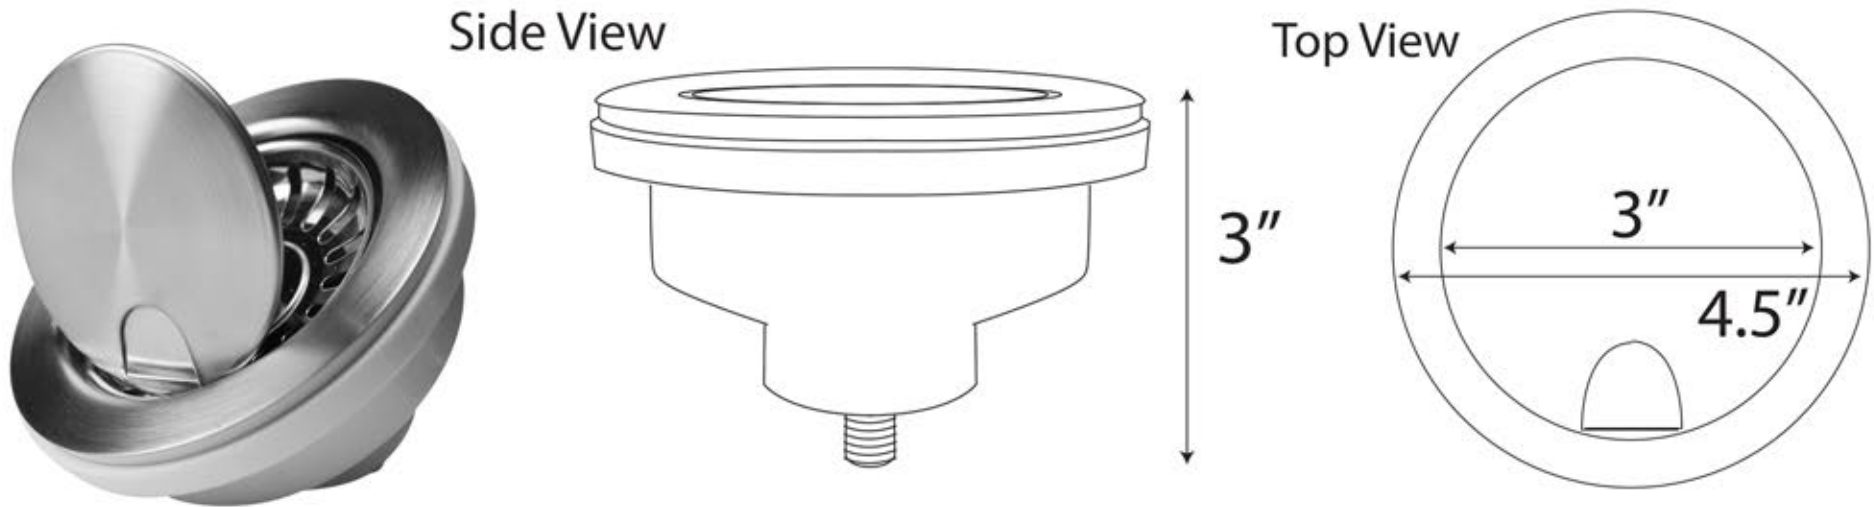

Accessories Collection

Flip Drain with strainer and 'crumb cup' lid

MODEL:
NS35LCC

FEATURES

- Premium 304 stainless steel
- Fits standard 3.5" kitchen drains
- Brushed Satin Finish
- Flip lid is on hinge, to strainer basket
- Fits standard and thick sinks such as Fireclay and Granite Composites

PROJECT/ NAME:

ARCHITECT/CONTRACTOR:

MODEL:

JOB NOTES:

Accessories Collection

Flip Drain with strainer and 'crumb cup' lid

MODEL:
NS35LCC-CH

FEATURES

- Premium 304 stainless steel
- Fits standard 3.5" kitchen drains
- Shiny "Chrome" Finish
- Flip lid is on hinge, to strainer basket
- Fits standard and thick sinks such as Fireclay and Granite Composites