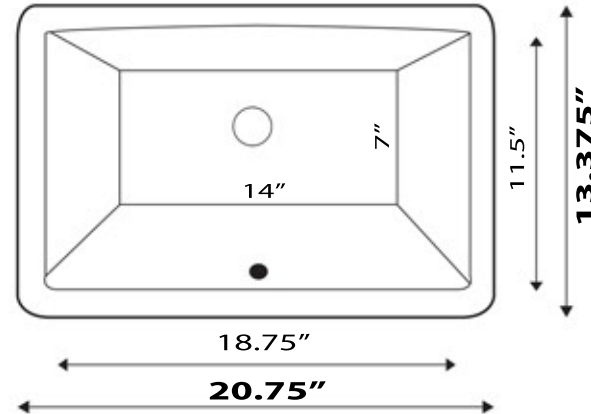

Great Point Collection  
Vitreous China Bath Undermount Sinks

MODEL:  
**UM-19x11-W / UM-19x11-B**

QAI LABS  
**ASME**  
12.19.2-2013

Exterior Dimensions	Interior Bowl	Interior Depth	Exterior Height	Drain Size
<b>20.75" x 13.375"</b>	<b>18.75" x 11.5" top</b>	<b>5.75"</b>	<b>7.25"</b>	<b>1.75"</b>

FEATURES

- Nominal Dimensions - actual may vary by 1/4"
- Template and mounting clips included
- Vitreous China undermount with porcelain enamel glaze
- Limited Lifetime Manufacturers Warranty
- With Overflow
- Drain is not included with sink
- Drain opening is 1.75" standard US vanity size