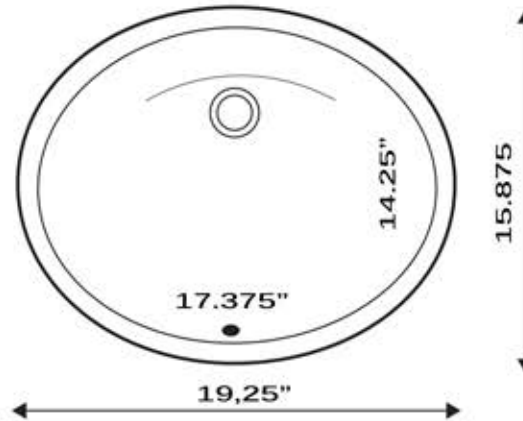

Great Point Collection
 Vitreous China Bath Undermount Sinks

MODEL:
UM-17x14-W-K

Overall Dimensions	Large Bowl	Small Bowl	Depth	Reverse Model
19.25" x 15.875"	17.375 x 14.25"	NA	6.625" , 8"	NA

FEATURES

- Nominal Dimensions - actual may vary by 1/4"
- Template and mounting clips included
- Vitreous China undermount with porcelain enamel glaze
- Limited Manufacturers Warranty
- With Overflow

PROJECT/ NAME:

ARCHITECT/CONTRACTOR:

MODEL:

JOB NOTES:

Great Point Collection

Vitreous China Bath Undermount Sinks

MODEL:
UM-17x14-B-K

Overall Dimensions	Large Bowl	Small Bowl	Depth	Reverse Model
19.25" x 15.875"	17.375 x 14.25"	NA	6.625" , 8"	NA

FEATURES

- Nominal Dimensions - actual may vary by 1/4"
- Template and mounting clips included
- Vitreous China undermount with porcelain enamel glaze
- Limited Manufacturers Warranty
- With Overflow

PROJECT/ NAME: