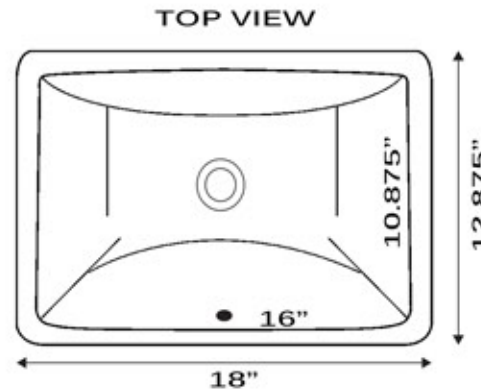

Great Point Collection

Vitreous China Bath Undermount Sinks

MODEL:

UM-16x11-W / UM-16x11-B

Overall Dimensions	Large Bowl	Interior Depth	Exterior Depth	Reverse Model
18" x 12.875"	16" x 10.875"	5.875"	7.375"	NA

FEATURES

- Nominal Dimensions - actual may vary by 1/4"
- Template and mounting clips included
- Vitreous China undermount with porcelain enamel glaze
- Limited Lifetime Manufacturers Warranty
- With Overflow