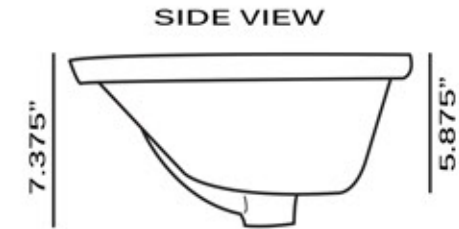

Great Point Collection

Vitreous China Bath Undermount Sinks

MODEL:

UM-16x11-W / UM-16x11-B

Overall Dimensions	Large Bowl	Interior Depth	Exterior Depth	Reverse Model
18" x 12.875"	16" x 10.875"	5.875"	7.375"	NA

FEATURES

- Nominal Dimensions - actual may vary by 1/4"
- Template and mounting clips included
- Vitreous China undermount with porcelain enamel glaze
- Limited Lifetime Manufacturers Warranty
- With Overflow