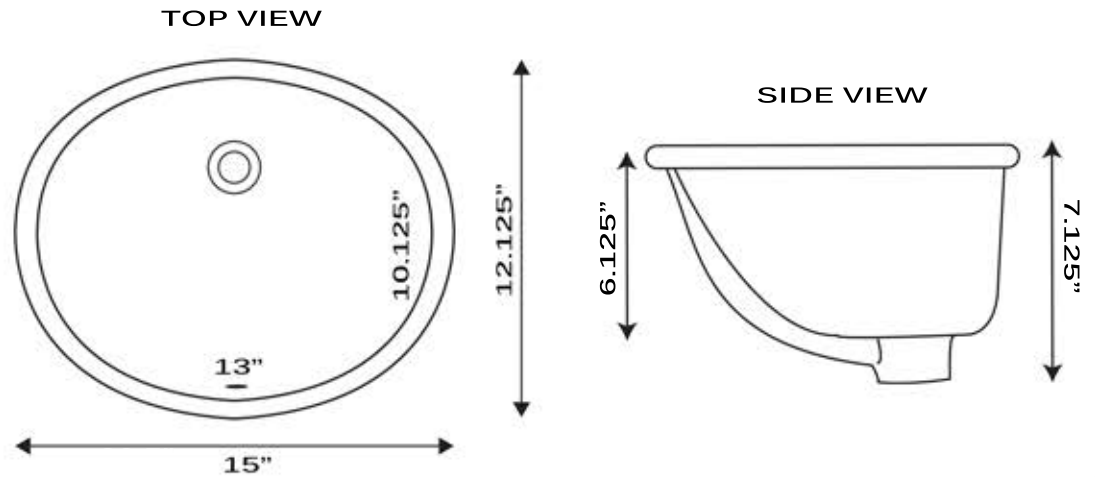

Great Point Collection

Vitreous China Bath Undermount Sinks

MODEL:
UM-13x10-W / UM-13x10-B

Overall Dimensions	Large Bowl	Interior Depth	Exterior Depth	Overflow
15" x 12.125"	13" x 10.125"	6.125"	7.125"	Yes

FEATURES

- Nominal Dimensions - actual may vary by 1/4"
- Template and mounting clips included
- Vitreous China undermount with porcelain enamel glaze
- Limited Lifetime Manufacturers Warranty
- With Overflow