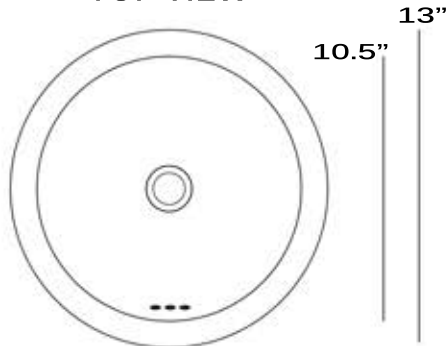

## Premium Nickel/Brass Plated Bar/Prep Sink

MODEL:  
**ROB-OF**  
(Brass)

TOP VIEW

TILTED TO SHOW OVERFLOW

(ROB)

Overall Dimensions	Interior Bowl	Bowl Depth	Overflow	Reverse Model
13" Diameter	10.5" Diameter	5" (Interior)	Yes	NA

## Premium Nickel Plated Bathroom Sink

MODEL:  
**RON-OF**  
(Nickel)

RON- OF

TOP VIEW

SIDE VIEW  
(OVERFLOW SHOWN)

Overall Dimensions	Interior Bowl	Bowl Depth	Overflow	Drain
13" Diameter	10.5" Diameter	5" (Interior)	Yes	Standard Lavatory Drain