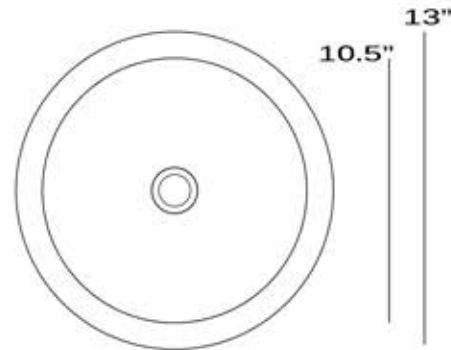

## Premium Nickel/Brass Plated Bar/Prep Sink

MODEL:  
**ROB-OF**  
(Brass)

TOP VIEW

TILTED TO SHOW OVERFLOW

(ROB)

Overall Dimensions	Interior Bowl	Bowl Depth	Overflow	Reverse Model
13" Diameter	10.5" Diameter	5" (Interior)	Yes	NA

## Premium Nickel Plated Bathroom Sink

MODEL:  
**RON-OF**  
(Nickel)

RON- OF

TOP VIEW

SIDE VIEW  
(OVERFLOW SHOWN)

Overall Dimensions	Interior Bowl	Bowl Depth	Overflow	Drain
13" Diameter	10.5" Diameter	5" (Interior)	Yes	Standard Lavatory Drain