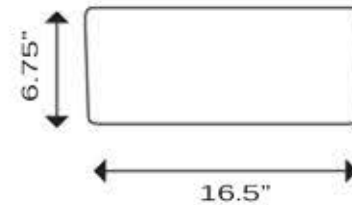

**Brant Point Collection**  
Vitreous China Bath Vessel Sink

**MODEL:  
NSV213**

TOP VIEW

FRONT/SIDE VIEW

Overall Dimensions	Large Bowl	Interior Depth	Exterior Depth	Drain Dimensions
16.5" x 16.5"	14.75" Diameter	5"	6.75"	1.75"

**FEATURES**

- Premium Vitreous China
- Nominal Dimensions - Actual may vary by 1/4"
- Template Not Inculded
- Easy Clean
- White Porcelain Enamel Finish
- With Overflow
- Limited Lifetime Warranty

PROJECT/ NAME: