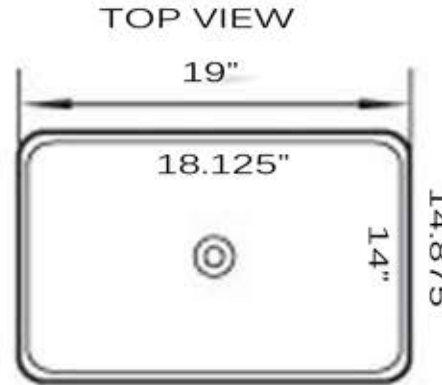

Brant Point Collection
Vitreous China Bath Vessel Sink

MODEL:
NSV105

Overall Dimensions	Large Bowl	Interior Depth	Exterior Depth	Drain Dimensions
19" x 14.875"	18.125" x 14"	4.75"	5.25"	1.5"

FEATURES

- Premium Vitreous China
- Nominal Dimensions - Actual may vary by 1/4"
- Template Not Inculded
- Easy Clean
- White Porcelain Enamel Finish
- No Overflow
- Limited Warranty