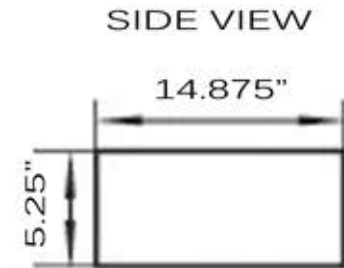

Brant Point Collection
Vitreous China Bath Vessel Sink

MODEL:
NSV105

Overall Dimensions	Large Bowl	Interior Depth	Exterior Depth	Drain Dimensions
19" x 14.875"	18.125" x 14"	4.75"	5.25"	1.5"

FEATURES

- Premium Vitreous China
- Nominal Dimensions - Actual may vary by 1/4"
- Template Not Inculded
- Easy Clean
- White Porcelain Enamel Finish
- No Overflow
- Limited Warranty