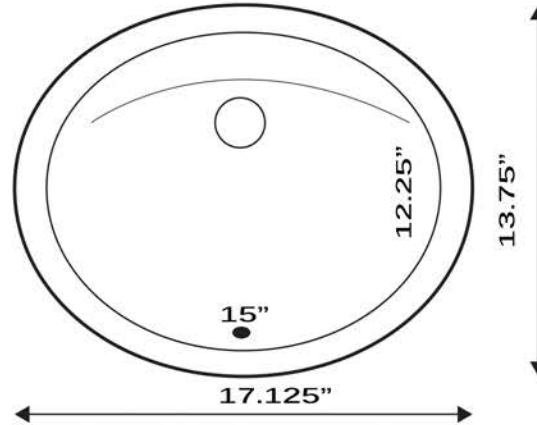

## Vitreous China Bath Undermount Sinks

MODEL:  
GB-15x12-W

| Overall Dimensions | Large Bowl   | Small Bowl | Depth     | Reverse Model |
|--------------------|--------------|------------|-----------|---------------|
| 17.125" x 13.75"   | 15" x 12.25" | NA         | 5.5" , 7" | NA            |

### FEATURES

- Nominal Dimensions - actual may vary by 1/4"
- Template not included - custom template required
- Vitreous China undermount with porcelain enamel glaze
- Limited Manufacturers Warranty
- With Overflow