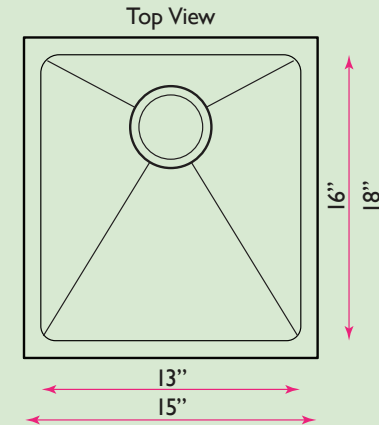

Pro Series Collection

15 Inch Rectangle Undermount Small Radius
Stainless Steel Bar/Prep Sink

model:

SR1815

Nantucket

S I N K S

www.NantucketSinksUSA.com

info@nantucketsinksusa.com

SPECS

OVERALL DIMENSIONS	INTERIOR BOWL	BOWL DEPTH	BOTTOM GRID(S)	DRAIN DIMENSIONS
15" x 18"	13" x 16"	10"	BG-ZR1815	3.5" Opening

FEATURES:

- Premium 304, 16 gauge stainless steel kitchen sink
- Colander drain and grid included (Lux accessory pkg.)
- Brushed satin finish
- Limited lifetime manufacturer's warranty
- Insulated to reduce condensation
- Rubber padding is applied for noise reduction
- Fits 21" cabinet base minimum
- Professional installation recommended
- Template included