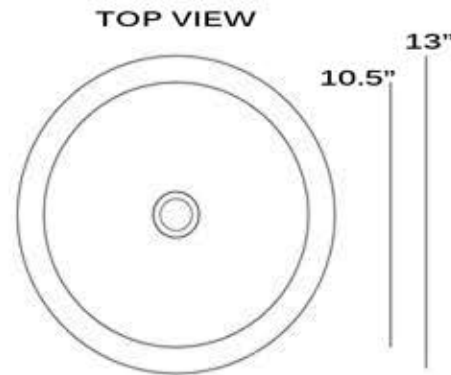

Brightwork Home Collection

Premium Nickel/Brass Plated Bar/Prep Sink

MODEL:
RON/ROB
 (Nickel) (Brass)

(RON)

(ROB)

Overall Dimensions	Interior Bowl	Bowl Depth	Overflow	Reverse Model
13" Diameter	10.5" Diameter	5" (Interior)	None	NA

FEATURES

- Premium Nickel/Brass Plated bar sink
- Takes 2.5" Drain
- Solid Brass Construction
- Limited Manufacturers Warranty
- Special Care & Maintenance required

■** Nominal Dimensions - Actual May Vary by up to .25"