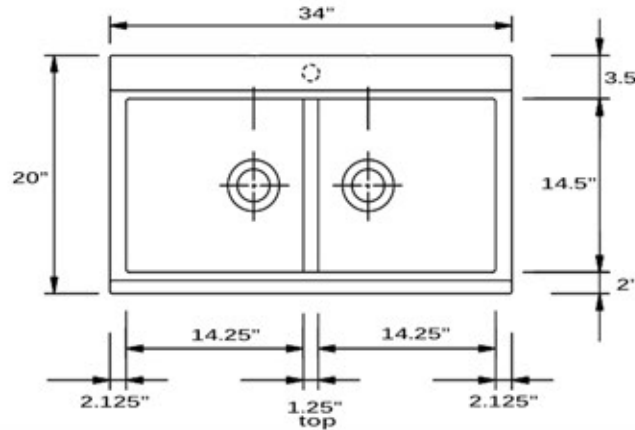

Granite Composite
 Premium Granite Composite
 Topmount Kitchen Sink

MODEL:
PR3420PS-W

Overall Dimensions	Interior Bowl	Bowl Depth	Height	Drain Dimension
34" x 20"	14.25" x 14.5" Each	8.75" total 5" divider	9"	3.5" Diameter

PROJECT/ NAME:

ARCHITECT/CONTRACTOR:

MODEL:

JOB NOTES:

Granite Composite
 Premium Granite Composite
 Topmount Kitchen Sink

MODEL:
PR3420PS-BR

Overall Dimensions	Interior Bowl	Bowl Depth	Height	Drain Dimension
34" x 20"	14.25" x 14.5" Each	8.75" total 5" divider	9"	3.5" Diameter

PROJECT/ NAME:

ARCHITECT/CONTRACTOR:

MODEL:

JOB NOTES:

Granite Composite
 Premium Granite Composite
 Topmount Kitchen Sink

MODEL:
PR3420PS-BL

Overall Dimensions	Interior Bowl	Bowl Depth	Height	Drain Dimension
34" x 20"	14.25" x 14.5" Each	8.75" total 5" divider	9"	3.5" Diameter