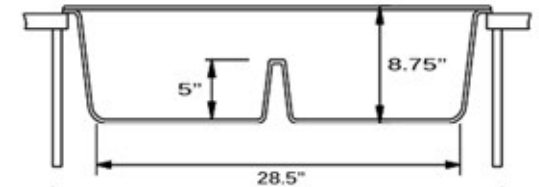

PROJECT/ NAME:

ARCHITECT/CONTRACTOR:

MODEL:

JOB NOTES:

Granite Composite
 Premium Granite Composite
 Topmount Kitchen Sink

MODEL:
PR3420PS-BR

Overall Dimensions	Interior Bowl	Bowl Depth	Height	Drain Dimension
34" x 20"	14.25" x 14.5" Each	8.75" total 5" divider	9"	3.5" Diameter

PROJECT/ NAME:

ARCHITECT/CONTRACTOR:

MODEL:

JOB NOTES:

Granite Composite
 Premium Granite Composite
 Topmount Kitchen Sink

MODEL:
PR3420PS-BL

Overall Dimensions	Interior Bowl	Bowl Depth	Height	Drain Dimension
34" x 20"	14.25" x 14.5" Each	8.75" total 5" divider	9"	3.5" Diameter