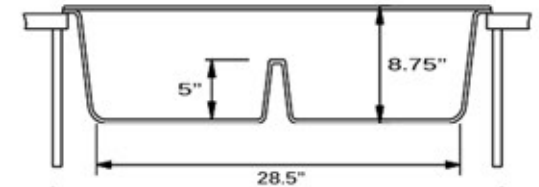

Granite Composite
 Premium Granite Composite
 Topmount Kitchen Sink

MODEL:
PR3420PS-W

Overall Dimensions	Interior Bowl	Bowl Depth	Height	Drain Dimension
34" x 20"	14.25" x 14.5" Each	8.75" total 5" divider	9"	3.5" Diameter

PROJECT/ NAME:

ARCHITECT/CONTRACTOR:

MODEL:

JOB NOTES:

Granite Composite
 Premium Granite Composite
 Topmount Kitchen Sink

MODEL:
PR3420PS-BR

Overall Dimensions	Interior Bowl	Bowl Depth	Height	Drain Dimension
34" x 20"	14.25" x 14.5" Each	8.75" total 5" divider	9"	3.5" Diameter

PROJECT/ NAME:

ARCHITECT/CONTRACTOR:

MODEL:

JOB NOTES:

Granite Composite
 Premium Granite Composite
 Topmount Kitchen Sink

MODEL:
PR3420PS-BL

Overall Dimensions	Interior Bowl	Bowl Depth	Height	Drain Dimension
34" x 20"	14.25" x 14.5" Each	8.75" total 5" divider	9"	3.5" Diameter