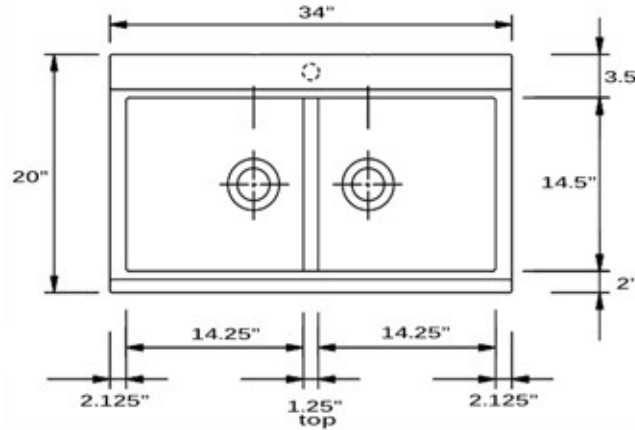

Granite Composite
 Premium Granite Composite
 Topmount Kitchen Sink

MODEL:
PR3420PS-W

Overall Dimensions	Interior Bowl	Bowl Depth	Height	Drain Dimension
34" x 20"	14.25" x 14.5" Each	8.75" total 5" divider	9"	3.5" Diameter

PROJECT/ NAME:

ARCHITECT/CONTRACTOR:

MODEL:

JOB NOTES:

Granite Composite
 Premium Granite Composite
 Topmount Kitchen Sink

MODEL:
PR3420PS-BR

Overall Dimensions	Interior Bowl	Bowl Depth	Height	Drain Dimension
34" x 20"	14.25" x 14.5" Each	8.75" total 5" divider	9"	3.5" Diameter

PROJECT/ NAME:

ARCHITECT/CONTRACTOR:

MODEL:

JOB NOTES:

Granite Composite
 Premium Granite Composite
 Topmount Kitchen Sink

MODEL:
PR3420PS-BL

Overall Dimensions	Interior Bowl	Bowl Depth	Height	Drain Dimension
34" x 20"	14.25" x 14.5" Each	8.75" total 5" divider	9"	3.5" Diameter