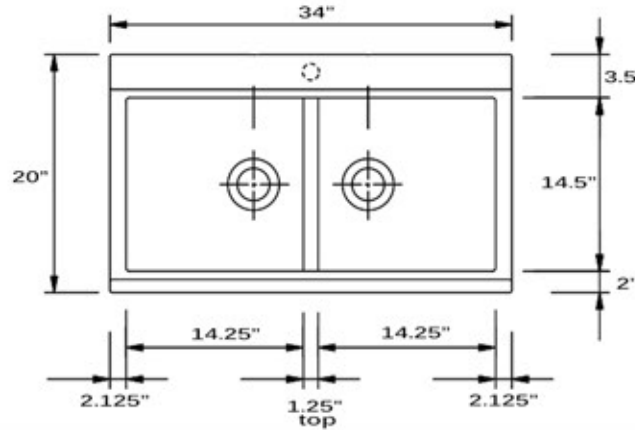

Granite Composite
 Premium Granite Composite
 Topmount Kitchen Sink

MODEL:
PR3420PS-W

Overall Dimensions	Interior Bowl	Bowl Depth	Height	Drain Dimension
34" x 20"	14.25" x 14.5" Each	8.75" total 5" divider	9"	3.5" Diameter

PROJECT/ NAME:

ARCHITECT/CONTRACTOR:

MODEL:

JOB NOTES:

Granite Composite
 Premium Granite Composite
 Topmount Kitchen Sink

MODEL:
PR3420PS-BR

Overall Dimensions	Interior Bowl	Bowl Depth	Height	Drain Dimension
34" x 20"	14.25" x 14.5" Each	8.75" total 5" divider	9"	3.5" Diameter

PROJECT/ NAME:

ARCHITECT/CONTRACTOR:

MODEL:

JOB NOTES:

Granite Composite
 Premium Granite Composite
 Topmount Kitchen Sink

MODEL:
PR3420PS-BL

Overall Dimensions	Interior Bowl	Bowl Depth	Height	Drain Dimension
34" x 20"	14.25" x 14.5" Each	8.75" total 5" divider	9"	3.5" Diameter