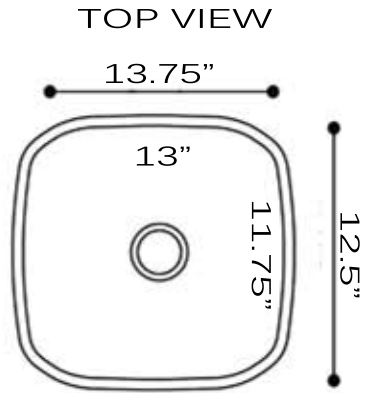

**Sconset Collection**  
**Premium Stainless Steel**  
**Bar/Prep Undermount Kitchen Sink**

**MODEL:**  
**NS21**

Overall Dimensions	Large Bowl	Small Bowl	Bottom Grid/s	Reverse Model
13.75" X 12.5"	13" X 11.75"	NA	NA	NA

**FEATURES**

- Premium 304, 16 gauge Stainless Steel Kitchen Sink
- 7" Bowl Depth
- Brushed Satin Finish
- Limited Manufactures Warranty
- Insulated to Reduce Condensation
- Rubber Padding is Applied for Noise Reduction