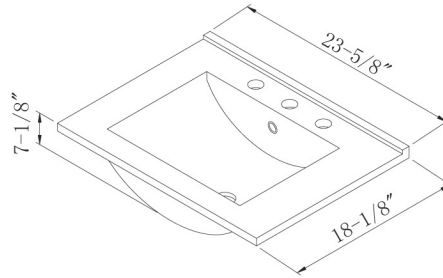

Features Include:

- Beautiful maple veneers.
- Dovetail drawer construction.
- Soft-close mechanisms.
- Full extension drawer glides.
- Matching ceramic sink insert available.
- Design allows for vessel sinks with stone tops.
- Matching mirror and medicine cabinet.
- Accenting wall storage unit.

RC2418-W