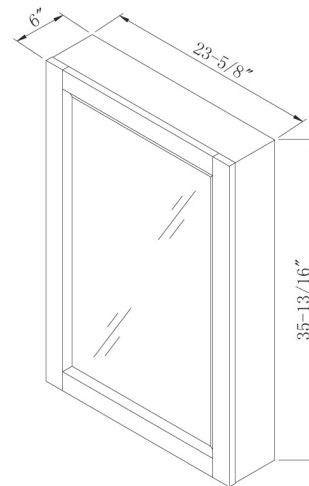

RC2418-W

LS2436MR

LS2418D

LS1818D

LS2436M

LS1236W

Comprised of just a few basic items, the Lincoln Street collection is amazingly flexible in regards to the number of configurations that can be achieved with those few items. Add to that the clean, minimalist design aesthetic and you have a vanity collection that will complement a wide variety of urban bath environments.