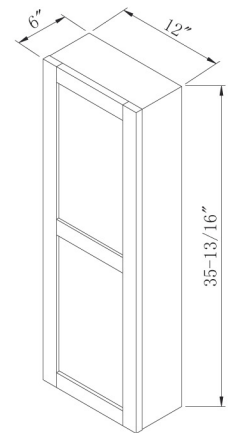

RC2418-W

LS2436MR

LS2418D

LS1818D

LS2436M

LS1236W

Comprised of just a few basic items, the Lincoln Street collection is amazingly flexible in regards to the number of configurations that can be achieved with those few items. Add to that the clean, minimalist design aesthetic and you have a vanity collection that will complement a wide variety of urban bath environments.