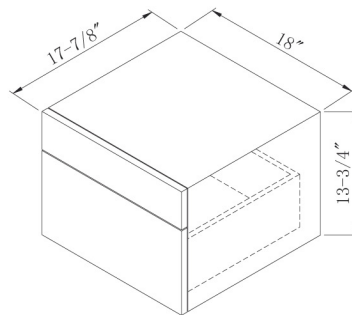

RC2418-W

LS2436MR

LS2418D

LS1818D

LS2436M

LS1236W

Comprised of just a few basic items, the Lincoln Street collection is amazingly flexible in regards to the number of configurations that can be achieved with those few items. Add to that the clean, minimalist design aesthetic and you have a vanity collection that will complement a wide variety of urban bath environments.