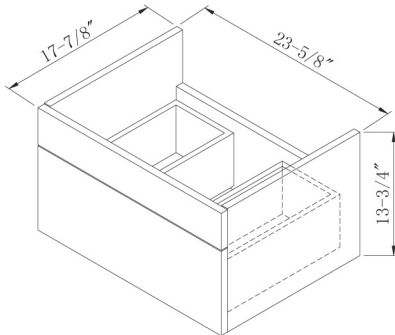

Features Include:

- Beautiful maple veneers.
- Dovetail drawer construction.
- Soft-close mechanisms.
- Full extension drawer glides.
- Matching ceramic sink insert available.
- Design allows for vessel sinks with stone tops.
- Matching mirror and medicine cabinet.
- Accenting wall storage unit.

RC2418-W

LS2436MR

LS2418D

LS1818D

LS2436M

LS1236W

Comprised of just a few basic items, the Lincoln Street collection is amazingly flexible in regards to the number of configurations that can be achieved with those few items. Add to that the clean, minimalist design aesthetic and you have a vanity collection that will complement a wide variety of urban bath environments.

The components feature select hardwood solids and decorative maple veneers. The storage drawers feature dovetail construction, soft-close mechanisms, and full-extension drawer glides. Finished in a durable light maple finish adds to the fresh and contemporary styling.

Accenting pieces like the portrait mirror, medicine cabinet, and hanging storage pieces allows this collection from Sagehill Designs to be the utmost in style, function, and versatility.

Sagehill Designs

by
Sunny Wood Company

Copyright 2011: Sagehill Designs. All rights reserved.