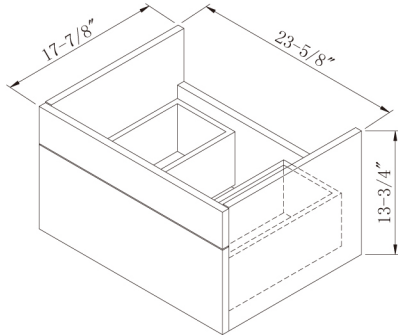

Features Include:

- Beautiful walnut veneers.
- Dovetail drawer construction.
- Soft-close mechanisms.
- Full extension drawer glides.
- Matching ceramic sink insert available.
- Design allows for vessel sinks with stone tops.
- Matching mirror and medicine cabinet.
- Accenting wall storage unit.

RC2418-W

MT2436MR

MT2418D

MT1818D

MT2436M

MT1236W

Comprised of just a few basic items, the Modesta Walnut collection is amazingly flexible in regards to the number of configurations that can be achieved with those few items. Add to that the clean, minimalist design aesthetic and you have a vanity collection that will complement a wide variety of urban bath environments.

The components feature select hardwood solids and decorative maple veneers. The storage drawers feature dovetail construction, soft-close mechanisms, and full-extension drawer glides. Finished in a durable light maple finish adds to the fresh and contemporary styling.

Accenting pieces like the portrait mirror, medicine cabinet, and hanging storage pieces allows this collection from Sagehill Designs to be the utmost in style, function, and versatility.

Sagehill Designs

by
Sunny Wood Company

Copyright 2011: Sagehill Designs. All rights reserved.