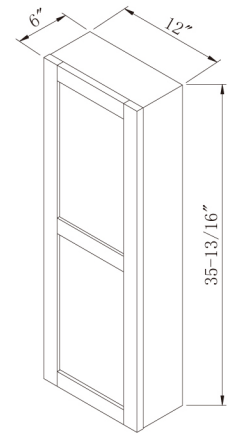

RC2418-W

MT2436MR

MT2418D

MT1818D

MT2436M

MT1236W

Comprised of just a few basic items, the Modesta Walnut collection is amazingly flexible in regards to the number of configurations that can be achieved with those few items. Add to that the clean, minimalist design aesthetic and you have a vanity collection that will complement a wide variety of urban bath environments.