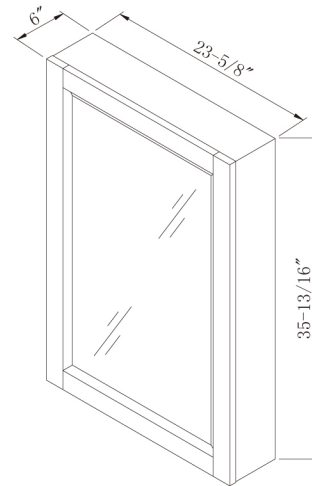

RC2418-W

MT2436MR

MT2418D

MT1818D

MT2436M

MT1236W

Comprised of just a few basic items, the Modesta Walnut collection is amazingly flexible in regards to the number of configurations that can be achieved with those few items. Add to that the clean, minimalist design aesthetic and you have a vanity collection that will complement a wide variety of urban bath environments.