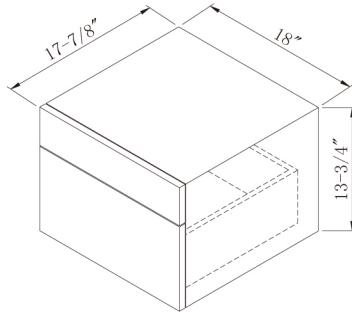

Features Include:

- Beautiful walnut veneers.
- Dovetail drawer construction.
- Soft-close mechanisms.
- Full extension drawer glides.
- Matching ceramic sink insert available.
- Design allows for vessel sinks with stone tops.
- Matching mirror and medicine cabinet.
- Accenting wall storage unit.

RC2418-W

MT2436MR

MT2418D

MT1818D

MT2436M

MT1236W

Comprised of just a few basic items, the Modesta Walnut collection is amazingly flexible in regards to the number of configurations that can be achieved with those few items. Add to that the clean, minimalist design aesthetic and you have a vanity collection that will complement a wide variety of urban bath environments.

The components feature select hardwood solids and decorative maple veneers. The storage drawers feature dovetail construction, soft-close mechanisms, and full-extension drawer glides. Finished in a durable light maple finish adds to the fresh and contemporary styling.

Accenting pieces like the portrait mirror, medicine cabinet, and hanging storage pieces allows this collection from Sagehill Designs to be the utmost in style, function, and versatility.

Sagehill Designs

by
Sunny Wood Company

Copyright 2011: Sagehill Designs. All rights reserved.