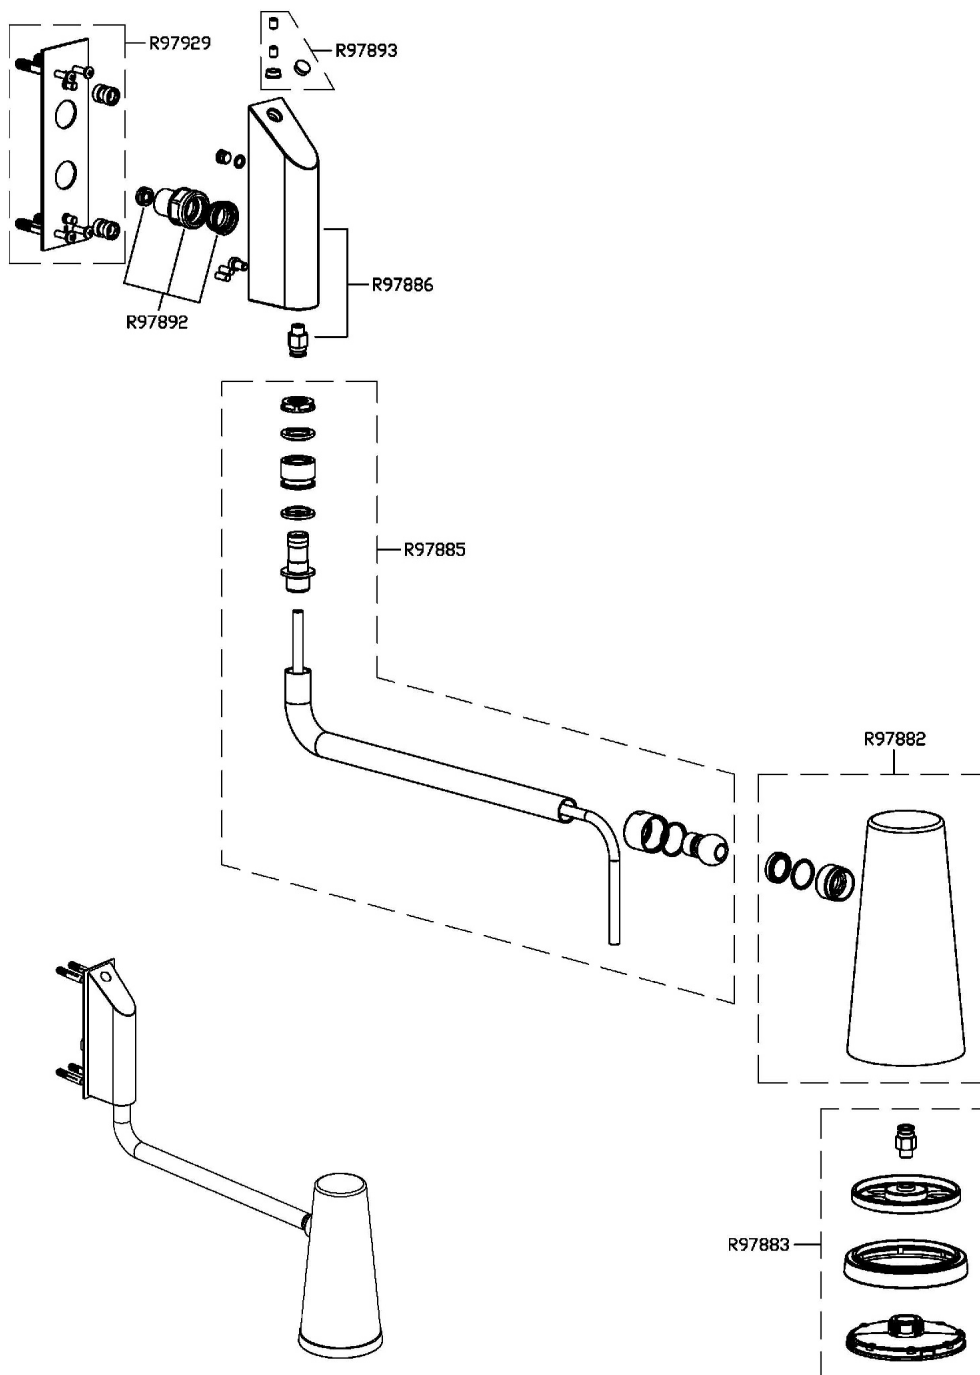

Wall mounted shower head with adjustable arm and floating joint at the base of the shower head.
Minimum flowrate requested : 8 lt. / min.

Finiture / Finishes

Cromo / Chrome

N7

Nero Soft Touch / Soft
Touch Black

SHOWER

Z94255

Disegno Complessivo / Overall Drawing

SHOWER

Z94255

Esplosi / Exploded

SHOWER

Z94255 Portate / Flowrates (lt/min)

PRESSIONE PRESSURE	1 BAR	2 BAR	3 BAR	4 BAR	5 BAR
SOFFIONE SHOWER HEAD <i>P1</i>	5	6,2	7,6	7,6	7,6
<i>P2</i>					
<i>P3</i>					
<i>P4</i>					
<i>P5</i>					

SHOWER

Z94255 Pesì e Misure / Weights and Sizes

Peso (Kg) Weight (lb)	3,49 (Kg)	7,694054 (lb)
Volume (dc3) - (in3)	25,09 (dc3)	0,001531 (in3)
h (mm) - (in)	120 (mm)	4,724412 (in)
L1 (mm) - (in)	380 (mm)	14,960638 (in)
L2 (mm) - (in)	550 (mm)	21,653555 (in)