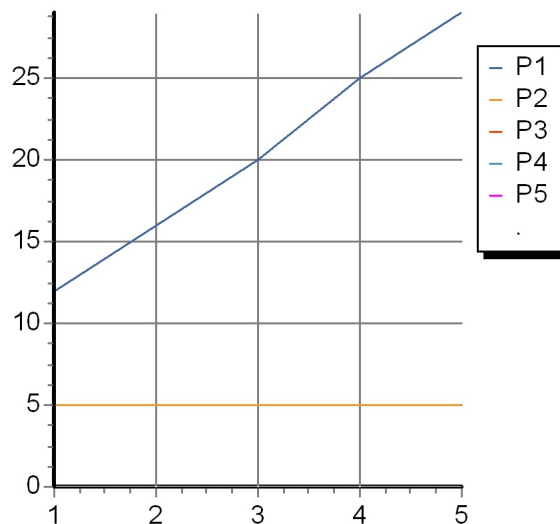

## SHOWER

Z94234

Disegno Complessivo / Overall Drawing

## SHOWER

Z94234 Portate / Flowrates (lt/min)

PRESSIONE PRESSURE	1 BAR	2 BAR	3 BAR	4 BAR	5 BAR
<small>P1</small> SOFFIONE SHOWER HEAD	12	16	20	25	29
<small>P2</small> GETTO NEBULIZZATO SPRAY JET	5	5	5	5	5
<small>P3</small>					
<small>P4</small>					
<small>P5</small>					

## SHOWER

Z94234 Pesì e Misure / Weights and Sizes

Peso ( Kg ) Weight ( lb )	20 ( Kg )	44,092 ( lb )
Volume ( dc3 ) - ( in3 )	88,13 ( dc3 )	0,005378 ( in3 )
h ( mm ) - ( in )	170 ( mm )	6,692917 ( in )
L1 ( mm ) - ( in )	720 ( mm )	28,346472 ( in )
L2 ( mm ) - ( in )	720 ( mm )	28,346472 ( in )