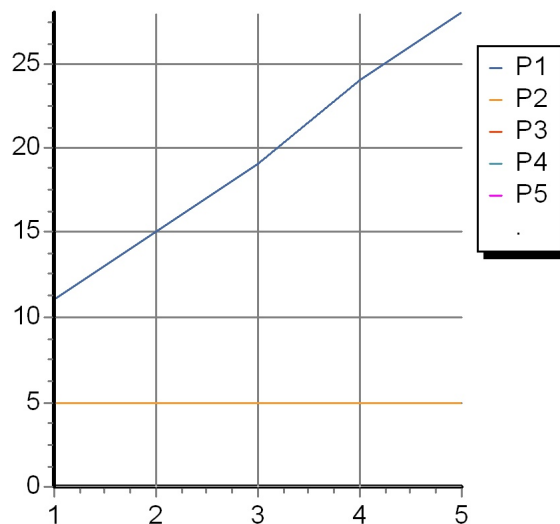

Minimum flowrate requested:
rain jet 12 lt. / min.
atomizing jet 5 lt. / min.

Finiture / Finishes

Cromo / Chrome

Nickel Spazzolato /
Brushed Nickel

C3

SHOWER

Z94231

Disegno Complessivo / Overall Drawing

SHOWER

Z94231 Portate / Flowrates (lt/min)

PRESSIONE PRESSURE	1 BAR	2 BAR	3 BAR	4 BAR	5 BAR
<small>P1</small> SOFFIONE SHOWER HEAD	11	15	19	24	28
<small>P2</small> GETTO NEBULIZZATO SPRAY JET	5	5	5	5	5
<small>P3</small>					
<small>P4</small>					
<small>P5</small>					

SHOWER

Z94231 Pesì e Misure / Weights and Sizes

Peso (Kg) Weight (lb)	15 (Kg)	33,069 (lb)
Volume (dc3) - (in3)	51,04 (dc3)	0,003115 (in3)
h (mm) - (in)	175 (mm)	6,8897675 (in)
L1 (mm) - (in)	540 (mm)	21,259854 (in)
L2 (mm) - (in)	540 (mm)	21,259854 (in)