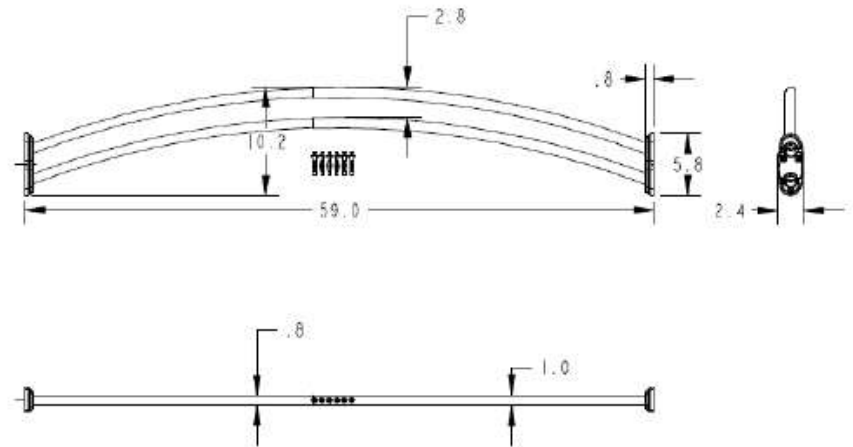

Technical Specification

Double Curved Shower Rod

DN2141

Stock Numbers:

- ❑ **DN2141BN – Double Curved Shower Rod**
Brushed Nickel Finish
- ❑ **DN2141CH – Double Curved Shower Rod**
Chrome Finish
- ❑ **DN2141OWB – Double Curved Shower Rod**
Old World Bronze Finish

Dimensions:

Materials:

Double Curved Shower Rods are made of #430 Stainless Steel.
Decorative covers are made from #304 Stainless Steel. **Mounting flanges** are made from ABS plastic. **Rod connectors** are made from Polypropylene.

Stock Number: _____ **Double Curved Shower Rod By Creative Specialties**