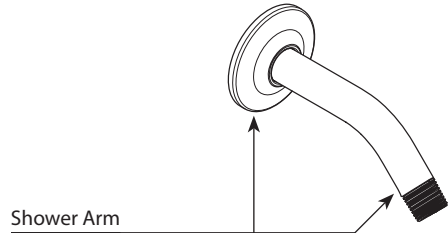

Shower Arm

- **178071** Chrome
- **178071BN** Brushed Nickel

Shower Head

- **46401GR** Chrome
- **46401BNGR** Brushed Nickel