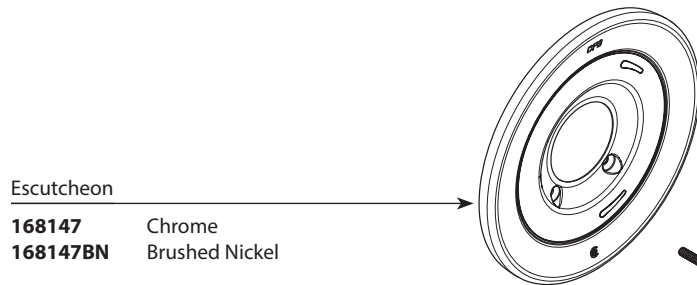

Escutcheon

- **168147** Chrome
- **168147BN** Brushed Nickel

Escutcheon Screws

- **41002** Chrome
- **41002BN** Brushed Nickel

Sleeve

- **162204** Chrome
- **162204BN** Brushed Nickel

- **175388** Chrome
- **175388BN** Brushed Nickel