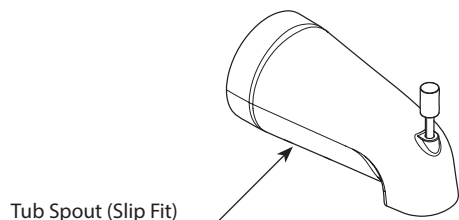

Shower Head

- 46401GR** Chrome
- 46401BNGR** Brushed Nickel

Extension Kit

- 40073** Chrome
- 40073BN** Brushed Nickel

Escutcheon

- 168147** Chrome
- 168147BN** Brushed Nickel

Escutcheon Screws

- 41002** Chrome
- 41002BN** Brushed Nickel

Sleeve

- 162204** Chrome
- 162204BN** Brushed Nickel

Handle Only

- 175388** Chrome
- 175388BN** Brushed Nickel

Tub Spout (Slip Fit)

- 175389** Chrome
- 175389BN** Brushed Nickel

Set Screw

- 40057**