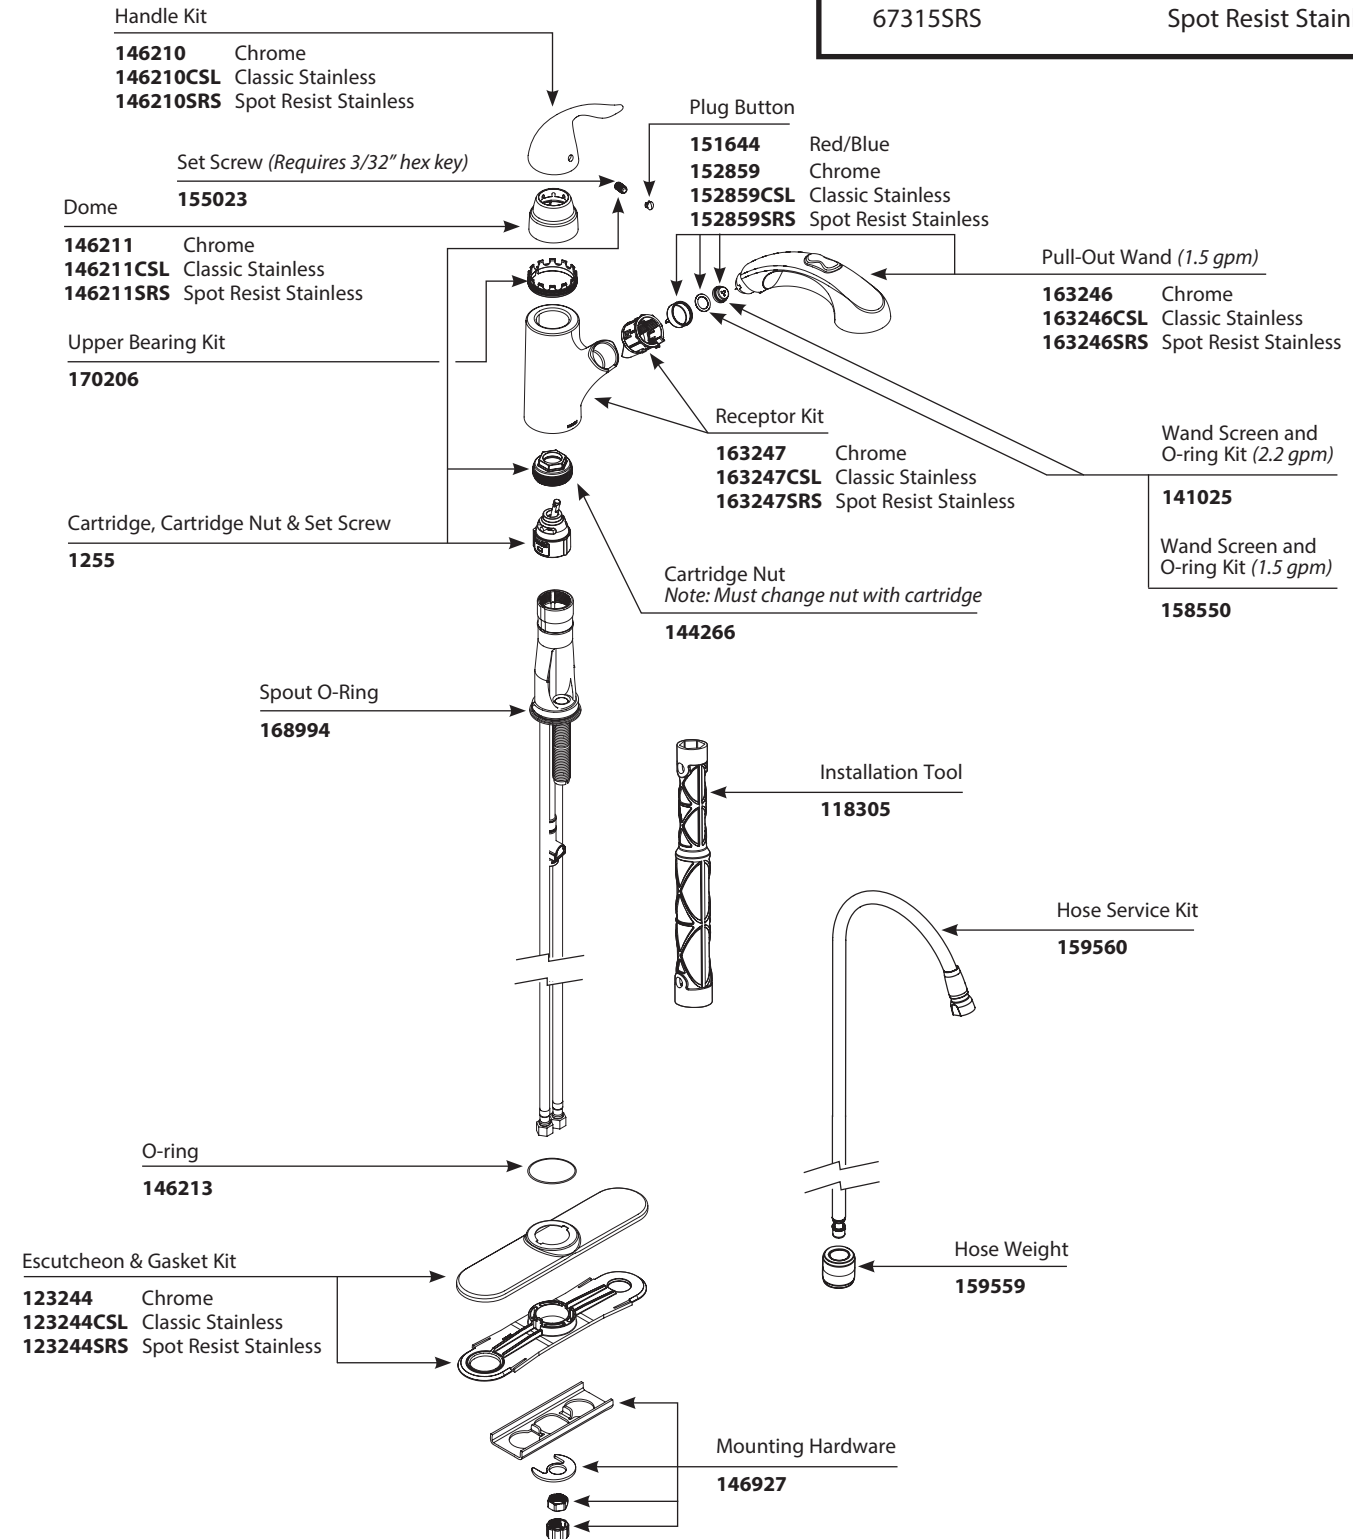

- 118305**

Set Screw (Requires 3/32" hex key)

- 155023**

Plug Button

- 151644** Red/Blue
- 152859** Chrome
- 152859CSL** Classic Stainless
- 152859SRS** Spot Resist Stainless

Cartridge, Cartridge Nut & Set Screw

- 1255**

Pull Out Wand (1.5 gpm)

- 169246** Chrome
- 169246CSL** Classic Stainless
- 169246SRS** Spot Resist Stainless

Wand Screen & O-ring Kit (1.5gpm)

- 158550**

Wand Screen & O-ring Kit (2.2gpm)

- 141025**

Hose Service Kit

- 159560**

Hose Weight

- 159559**

■ Order by Part Number

Integra®	
Single Control Kitchen Pullout Faucet	
<u>MODEL</u>	<u>FINISH</u>
67315C	Chrome
67315CSL	Classic Stainless
67315SRS	Spot Resist Stainless

■ Order by Part Number

Integra®	
MODEL	FINISH
67315C	Chrome
67315CSL	Classic Stainless
CA67316C	Chrome
CA87316CSC	Classic Stainless

■ Order by Part Number

Integra® Single Control Kitchen Pullout Faucet		
MODEL	HANDLE	FINISH
67315C	Lever	Chrome
67315SL	Lever	Stainless