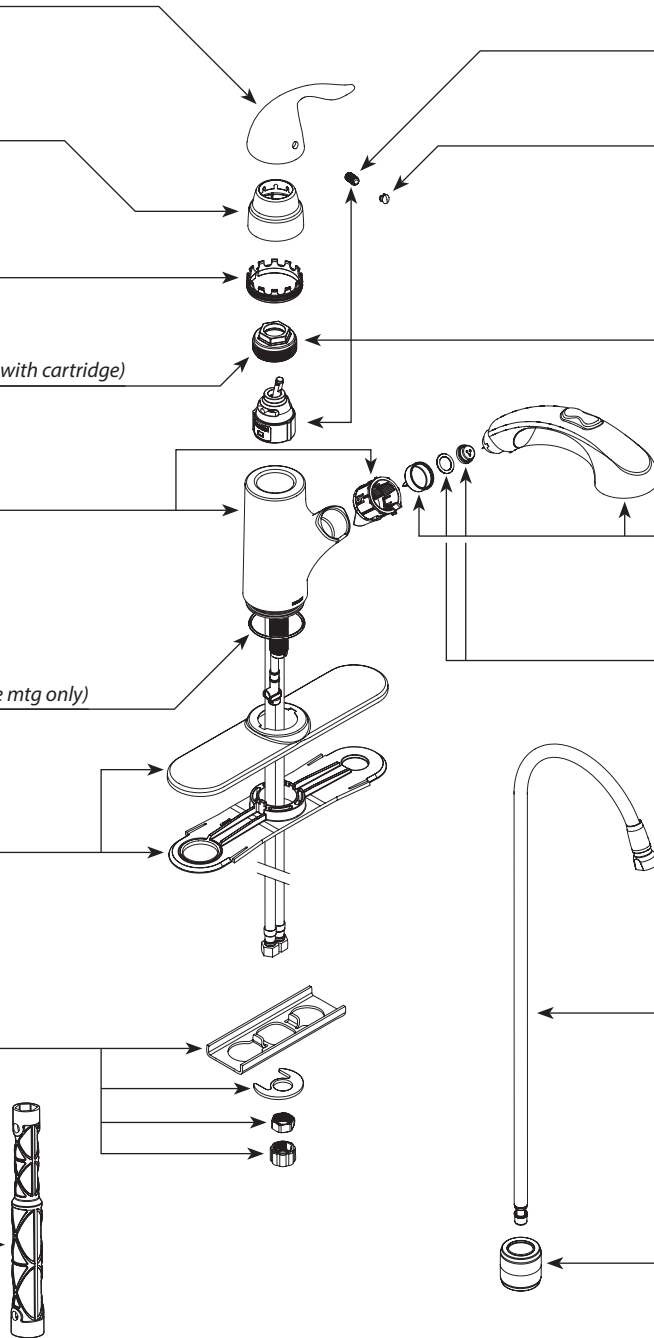

- 118305**

Set Screw (Requires 3/32" hex key)

- 155023**

Plug Button

- 151644** Red/Blue
- 152859** Chrome
- 152859CSL** Classic Stainless
- 152859SRS** Spot Resist Stainless

Cartridge, Cartridge Nut & Set Screw

- 1255**

Pull Out Wand (1.5 gpm)

- 169246** Chrome
- 169246CSL** Classic Stainless
- 169246SRS** Spot Resist Stainless

Wand Screen & O-ring Kit (1.5gpm)

- 158550**

Wand Screen & O-ring Kit (2.2gpm)

- 141025**

Hose Service Kit

- 159560**

Hose Weight

- 159559**

■ Order by Part Number

Integra®	
Single Control Kitchen Pullout Faucet	
<u>MODEL</u>	<u>FINISH</u>
67315C	Chrome
67315CSL	Classic Stainless
67315SRS	Spot Resist Stainless

■ Order by Part Number

Integra®	
MODEL	FINISH
67315C	Chrome
67315CSL	Classic Stainless
CA67316C	Chrome
CA87316CSC	Classic Stainless

■ Order by Part Number

Integra® Single Control Kitchen Pullout Faucet		
MODEL	HANDLE	FINISH
67315C	Lever	Chrome
67315SL	Lever	Stainless