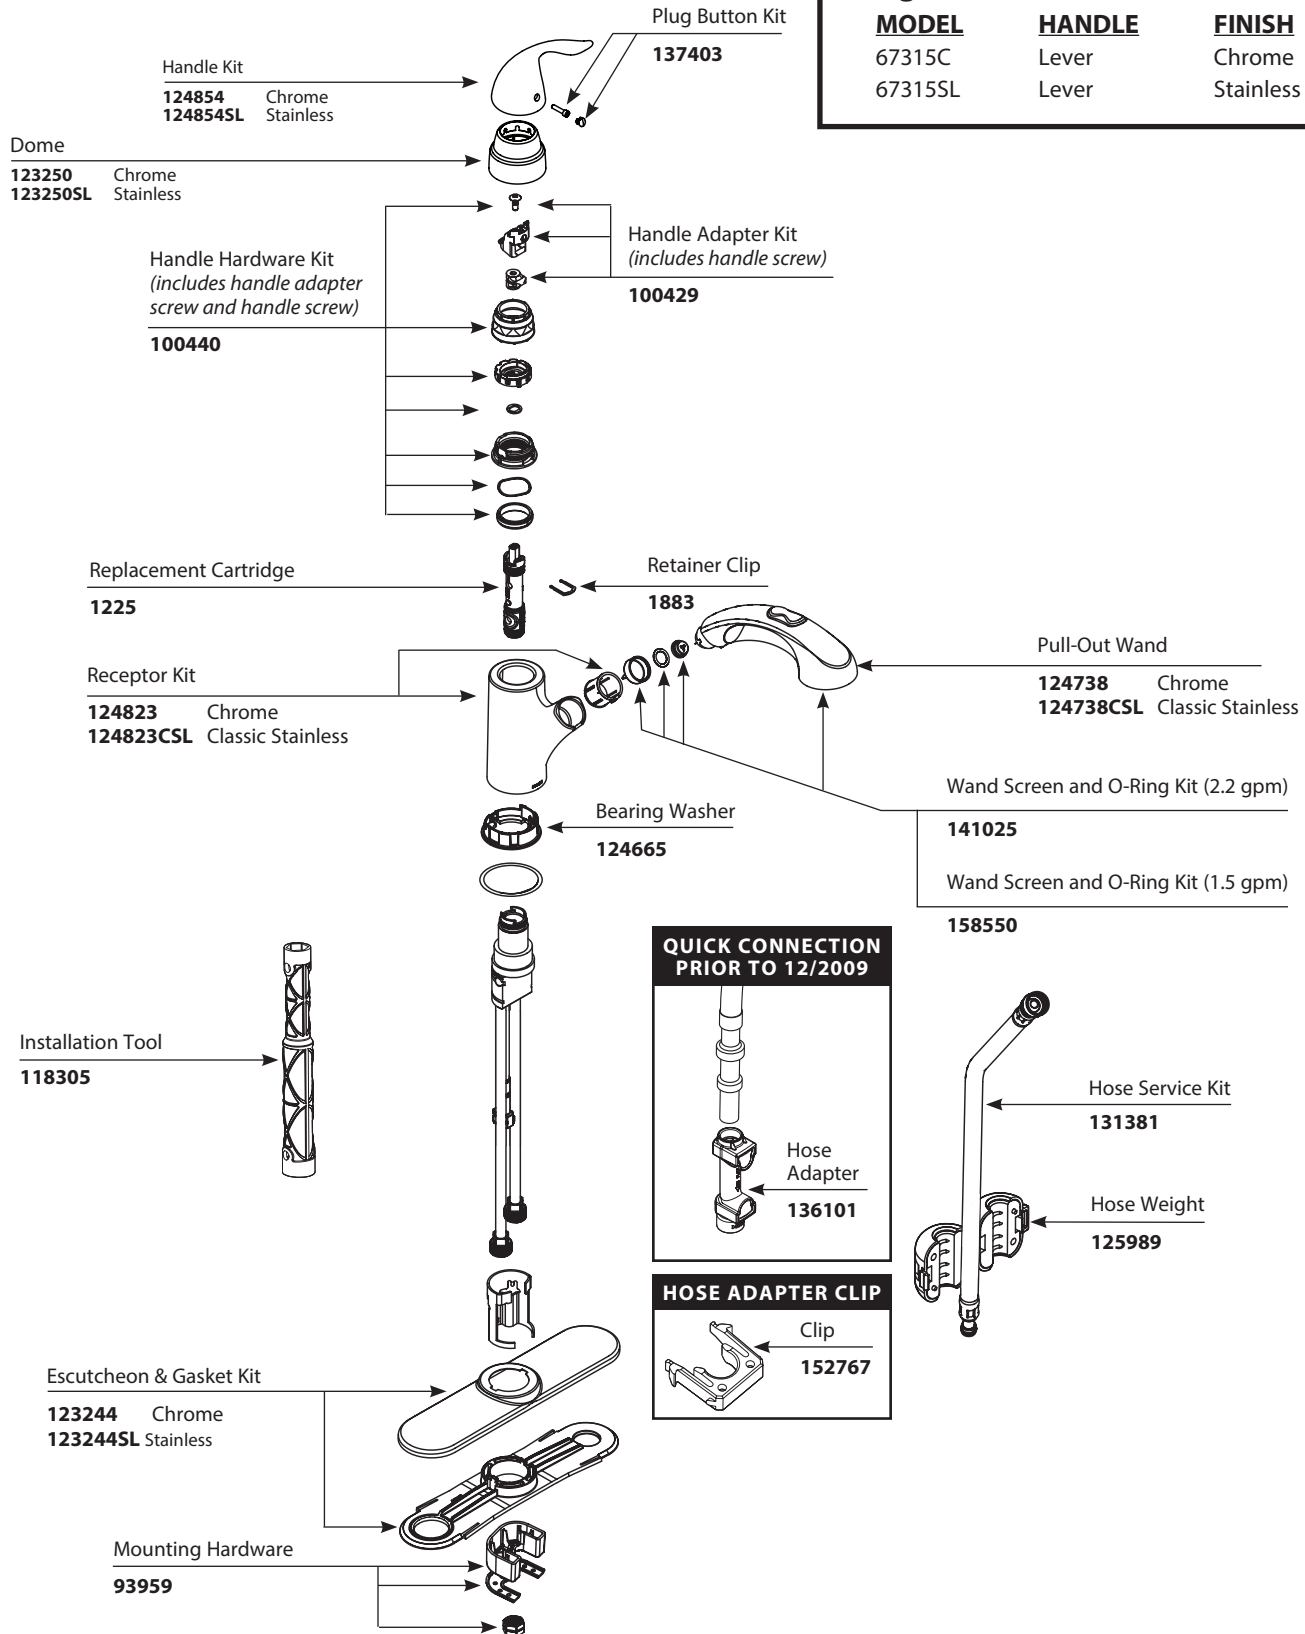

- 118305**

Set Screw (Requires 3/32" hex key)

- 155023**

Plug Button

- 151644** Red/Blue
- 152859** Chrome
- 152859CSL** Classic Stainless
- 152859SRS** Spot Resist Stainless

Cartridge, Cartridge Nut & Set Screw

- 1255**

Pull Out Wand (1.5 gpm)

- 169246** Chrome
- 169246CSL** Classic Stainless
- 169246SRS** Spot Resist Stainless

Wand Screen & O-ring Kit (1.5gpm)

- 158550**

Wand Screen & O-ring Kit (2.2gpm)

- 141025**

Hose Service Kit

- 159560**

Hose Weight

- 159559**

■ Order by Part Number

Integra®	
Single Control Kitchen Pullout Faucet	
<u>MODEL</u>	<u>FINISH</u>
67315C	Chrome
67315CSL	Classic Stainless
67315SRS	Spot Resist Stainless

■ Order by Part Number

Integra®	
MODEL	FINISH
67315C	Chrome
67315CSL	Classic Stainless
CA67316C	Chrome
CA87316CSC	Classic Stainless

■ Order by Part Number

Integra® Single Control Kitchen Pullout Faucet		
MODEL	HANDLE	FINISH
67315C	Lever	Chrome
67315SL	Lever	Stainless