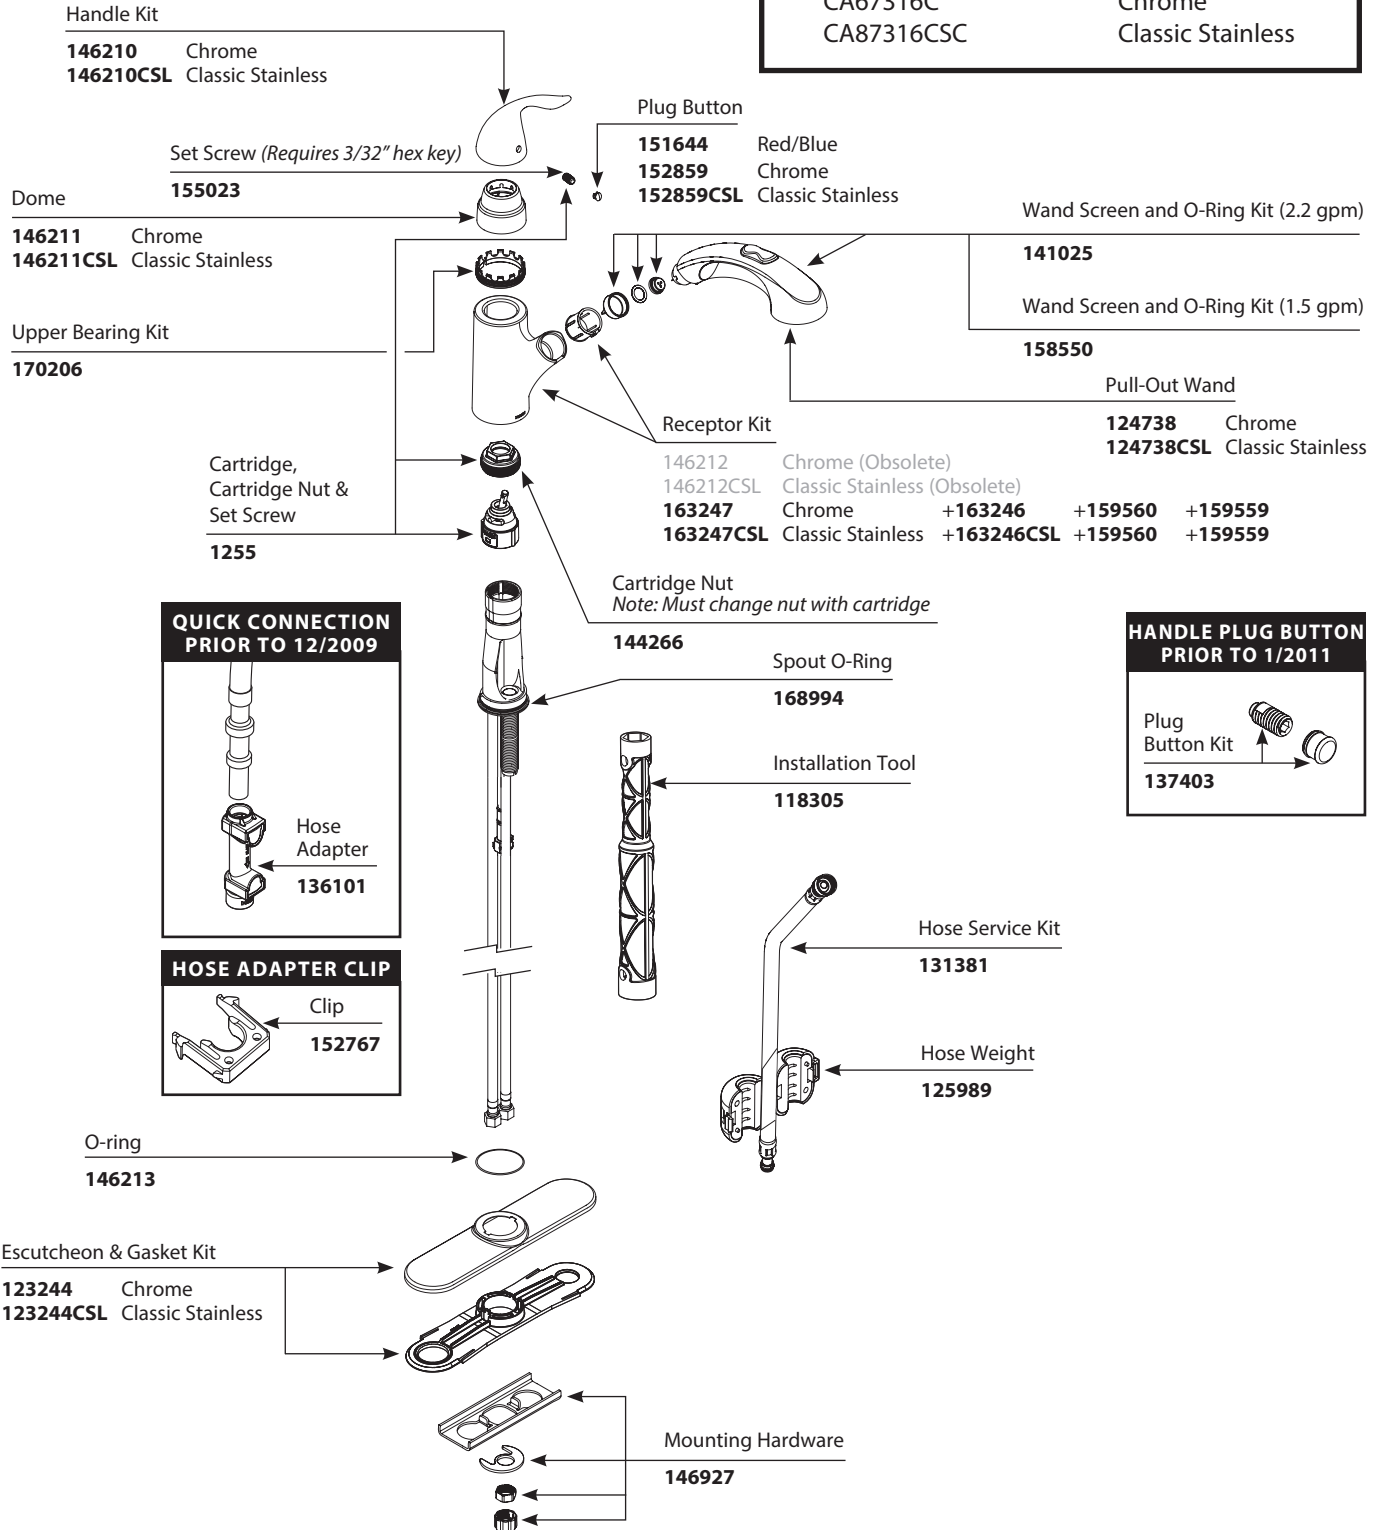

- 118305**

Set Screw (Requires 3/32" hex key)

- 155023**

Plug Button

- 151644** Red/Blue
- 152859** Chrome
- 152859CSL** Classic Stainless
- 152859SRS** Spot Resist Stainless

Cartridge, Cartridge Nut & Set Screw

- 1255**

Pull Out Wand (1.5 gpm)

- 169246** Chrome
- 169246CSL** Classic Stainless
- 169246SRS** Spot Resist Stainless

Wand Screen & O-ring Kit (1.5gpm)

- 158550**

Wand Screen & O-ring Kit (2.2gpm)

- 141025**

Hose Service Kit

- 159560**

Hose Weight

- 159559**

■ Order by Part Number

Integra®	
Single Control Kitchen Pullout Faucet	
<u>MODEL</u>	<u>FINISH</u>
67315C	Chrome
67315CSL	Classic Stainless
67315SRS	Spot Resist Stainless

■ Order by Part Number

Integra®	
MODEL	FINISH
67315C	Chrome
67315CSL	Classic Stainless
CA67316C	Chrome
CA87316CSC	Classic Stainless

■ Order by Part Number

Integra® Single Control Kitchen Pullout Faucet		
MODEL	HANDLE	FINISH
67315C	Lever	Chrome
67315SL	Lever	Stainless