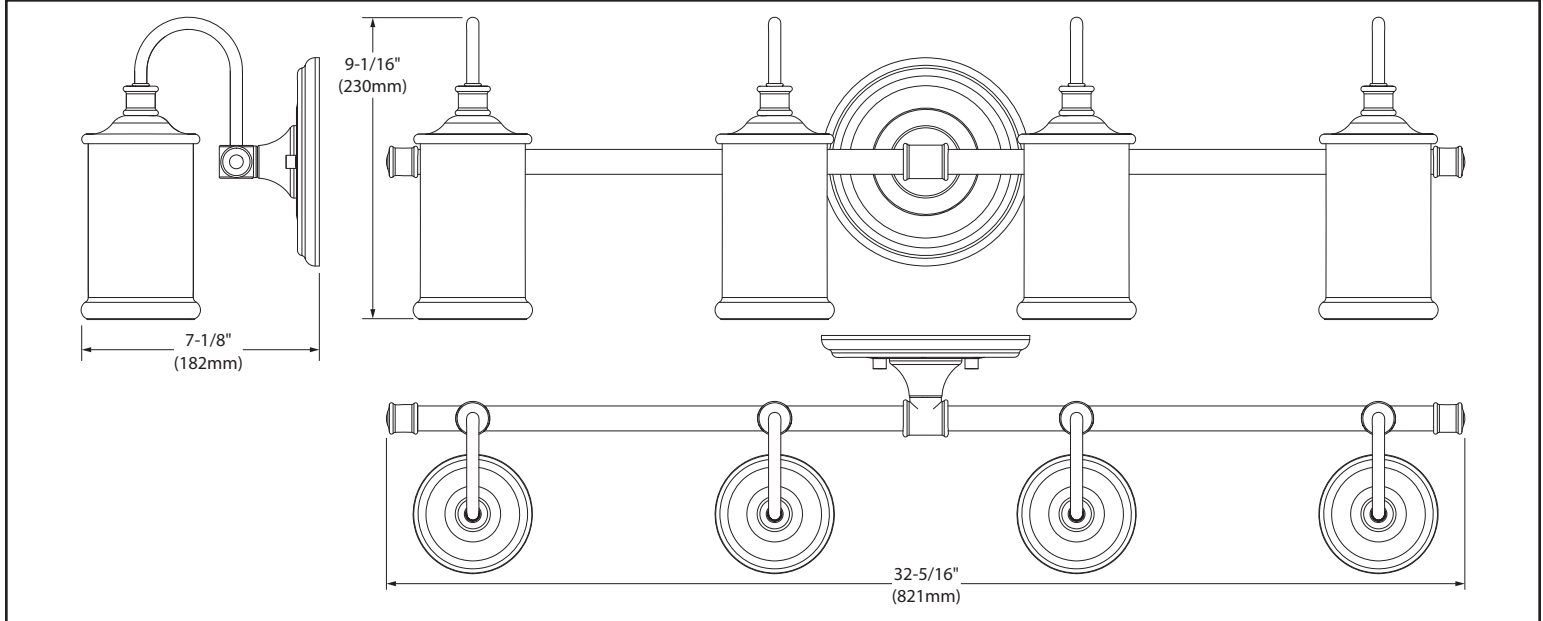

# Belfield™ Technical Specification

### 4-Globe Light Fixture

#### Dimensions: